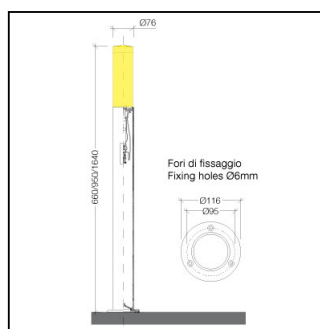

COLOUR

- Metallic grey RAL 9006
- Black textured

LIGHTING CHARACTERISTICS

- Fluorescent light source, fixed position
- Round symmetrical light throw

WIRING CHARACTERISTICS

- Luminaire designed for max 21W FBT lamp E27 lamp holder supply tension 220-240V 50-60Hz
- Max lamp dimension allowed Ø50x190mm

INSTALLATION AND ORDINARY MAINTENANCE CHARACTERISTICS

- Luminaire installed directly to plinth/floor with n.3 screws (not supplied) and sealed with a gasket
- Tool-free extractable gear tray from the top
- Cable clamp on gear tray, Ø5-12mm
- Terminal for cables Ø2.5mmq
- Ordinary maintenance carried out by removing diffuser by rotating and lifting, possible through bayonet connector
- The "T"-3 ways IP68 connector cannot be placed inside the luminaire

DIMENSIONS

- Ø76x660mm
- Ø76x950mm
- Ø76x1640mm
- Round shaped base Ø116

OPTIONAL ACCESSORIES TO BE ORDERED SEPARATELY:

- IP68 connector - COD.CS093000
- "T"-3 ways IP68 connector - COD.CS093001

- Warranty: 5 years

Rev 02-28/04/2016

Details

- Conformity with CEE directives
- CLASS I
- IK05
- CLASS A+
- CLASS A
- IP 55

220-240V 50/60Hz 21W max E27