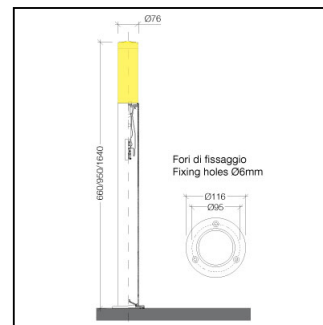

COLOUR

- Metallic grey RAL 9006
- Black textured

LIGHTING CHARACTERISTICS

- Fluorescent light source, fixed position
- Round symmetrical light throw

WIRING CHARACTERISTICS

- Luminaire designed for max 21W FBT lamp E27 lamp holder supply tension 220-240V 50-60Hz
- Max lamp dimension allowed Ø50x190mm

INSTALLATION AND ORDINARY MAINTENANCE CHARACTERISTICS

- Luminaire installed directly to plinth/floor with n.3 screws (not supplied) and sealed with a gasket
- Tool-free extractable gear tray from the top
- Cable clamp on gear tray, Ø5-12mm
- Terminal for cables Ø2.5mmq
- Ordinary maintenance carried out by removing diffuser by rotating and lifting, possible through bayonet connector
- The "T"-3 ways IP68 connector cannot be placed inside the luminaire

DIMENSIONS

- Ø76x660mm
- Ø76x950mm
- Ø76x1640mm
- Round shaped base Ø116

OPTIONAL ACCESSORIES TO BE ORDERED SEPARATELY:

- IP68 connector - COD.CS093000
- "T"-3 ways IP68 connector - COD.CS093001

- Warranty: 5 years

Rev 02-28/04/2016

Details

- Conformity with CEE directives
- CLASS I
- IK05
- CLASS A+
- CLASS A
- IP 55