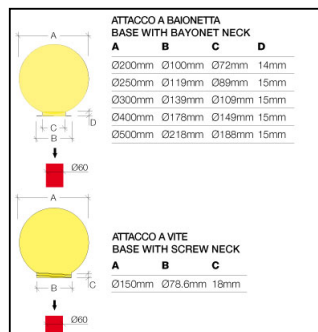

INSTALLATION AND ORDINARY MAINTENANCE CHARACTERISTICS

- Luminaire for use with poles or brackets Ø60mm on top, to be mounted through a screw (included)
- Self-adjusting cord block for cable max Ø10mm
- Ordinary maintenance can be conducted by removing the diffuser

OPTIONAL ACCESSORIES TO BE ORDERED SEPARATELY:

- Mistral - COD.1480000N
- Palù - COD.1000500N
- Vico - COD.1000150N
- Jolly - COD.1490000N
- Spike - COD.1460000N
- Comet - COD.1461000N
- Pulsar Ø300 - COD.1470000A
- Pulsar Ø400 - COD.1470100A
- Pulsar Ø500 - COD.1470200A

• Warranty: 2 years

Rev 02-14/11/2019

Details

• Conformity with CEE directives
• Double insulation/class II
• IK08
• CLASS A+
• CLASS A
• IP 44