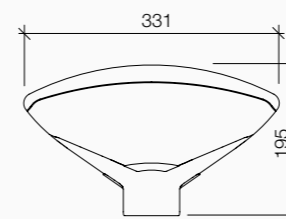

Installazione Installation

Dettagli tecnici Technical details

Lamp not included
Max lamp dimension allowed:
Ø80xL160mm

Diffuser colour

Bianco
White

Dimensions	Power	1016101S	1016101M	€ 117,00	1
311x228x195mm	max 20 W - E27				