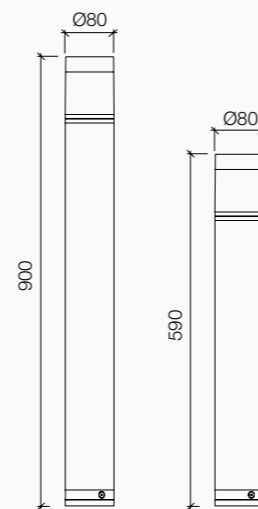

Installazione Installation

Dettagli tecnici Technical details

Lamp not included
Max lamp dimension allowed:
Ø60xL110mm

Diffuser colour

Traslucido
Translucent