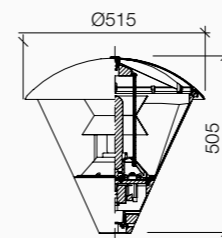

Arredo urbano stradale *Urban architectural & street luminaires*

Barcelona & Barrio

Apparecchio d'arredo urbano per installazione su pali Ø60mm in testa. Parte superiore in tecnopolimero rinforzato, riflettore in alluminio, diffusore a sezione esagonale in PMMA opale o trasparente inalterabile ai raggi UV di spessore 3,5mm. Base in pressofusione di alluminio anodizzato e verniciata a polvere con pretrattamento specifico per esterni, frangiluce in alluminio verniciato nero esternamente -versione con diffusore trasparente.

Urban architectural luminaire suitable for pole tops Ø60mm. Cover in reinforced thermoplastic, aluminium reflector, and hexagonal diffuser in transparent or opal PMMA UV resistant 3,5mm thick. Base in die-cast aluminium anodized and powder coated with pre-treatment specific for outdoor and aluminium antiglare louver black coated outside -version with transparent diffuser.

Installazione *Installation*

Dettagli tecnici *Technical details*

Barcelona

Diffuser colour

Trasparente
Transparent

Opale
Opal

Lamp not included
Max lamp dimension allowed:
Ø80xL210mm

Lamp not included
Max lamp dimension allowed:
Ø90xL245mm

Nota: il diagramma polare è da ritenersi indicativo perché dipende dalla lampada che si utilizza.
Note: the polar diagram is indicative because it depends on the type of lamp used

Versioni *Versions*

Barcelona diffusore trasparente
Barcelona transparent diffuser

Barcelona diffusore opale
Barcelona opal diffuser

Barrio diffusore trasparente
Barrio transparent diffuser

Barrio diffusore opale
Barrio opal diffuser

Colori *Colours*

RAL 9005
Nero
Black