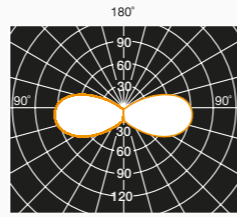

Dettagli tecnici Technical details

Lamp not included
Max lamp dimension allowed:
Ø60xL125mm

Diffuser colour

Traslucido
Translucent

Accessori Accessories

Morsettiere lineare IP68
IP68 connector

Colori Colours