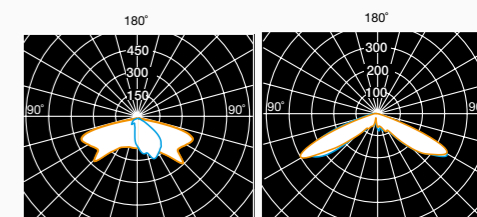

Pedestrian optics Round symmetrical optics