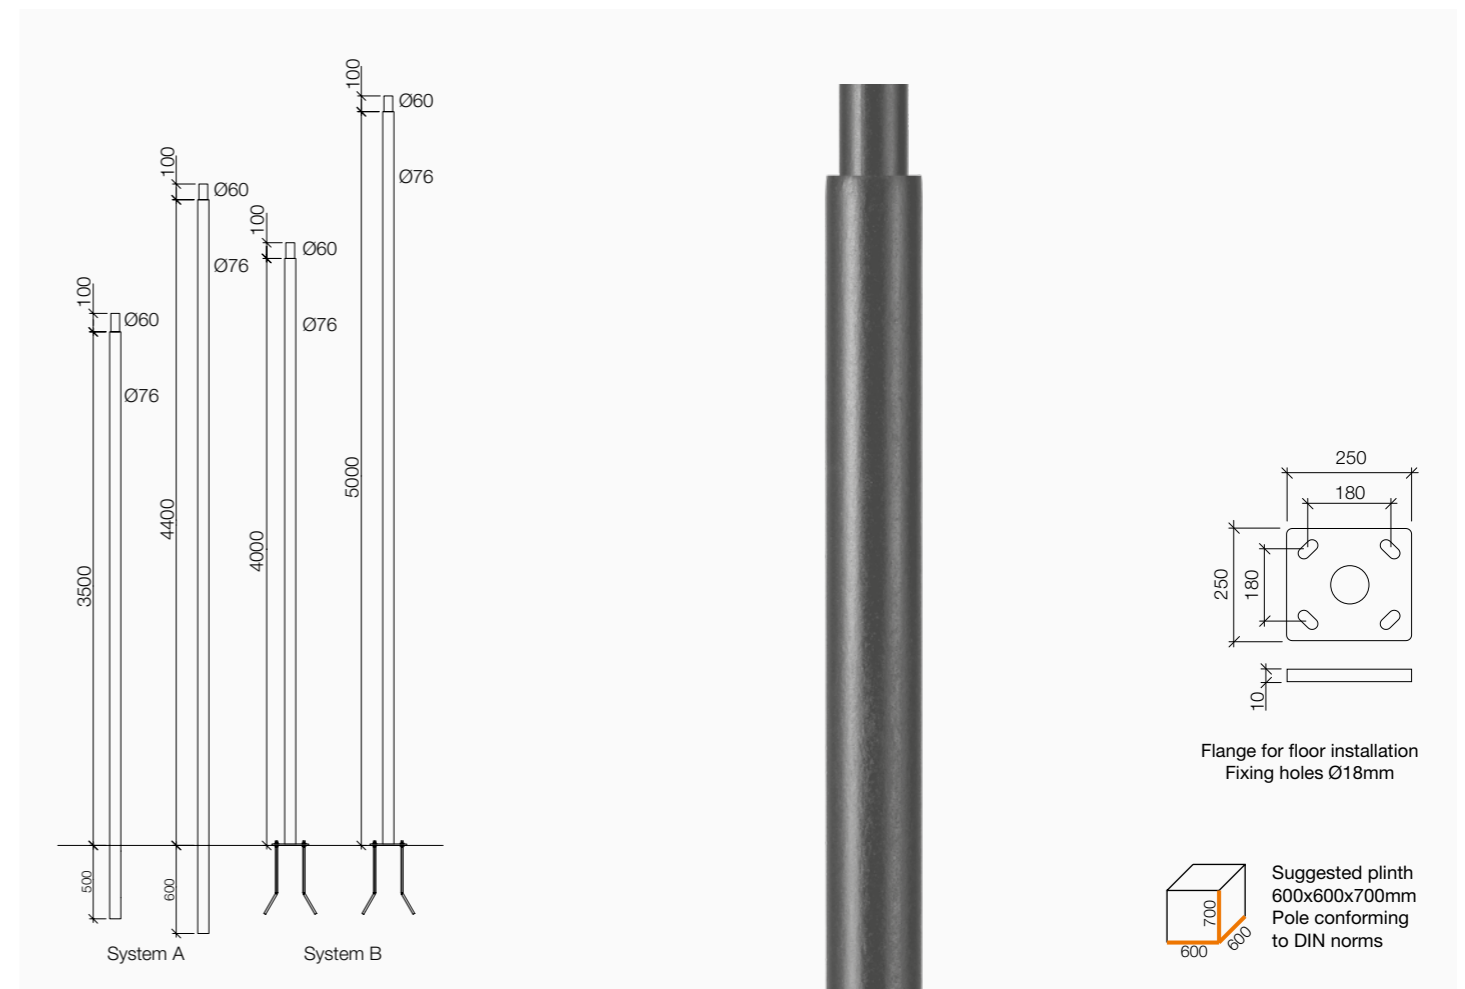

Dimensions					
3600mm fuori terra 3600mm ground height	Ø76x4100mm	Palo interrato Buried pole - System A	1407100S	1407100J	€ 467,00 1
4500mm fuori terra 4500mm ground height	Ø76x5100mm	Palo interrato Buried pole - System A	1407200S	1407200J	€ 540,00 1
4100mm fuori terra 4100mm ground height	Ø76x4100mm	Palo flangiato Flanged pole - System B	1427100S	1427100J	€ 628,00 1
5100mm fuori terra 5100mm ground height	Ø76x5100mm	Palo flangiato Flanged pole - System B	1427200S	1427200J	€ 700,00 1

Accessories	Type	Code			
Kit controflangia e tirafondi per Piave System B Counter flange and anchor bolts kit for Piave System B	Compulsory	40000002	€ 56,00	1	

Installazione Installation

Dettagli tecnici Technical details

Colori Colours

RAL 7016
Antracite
Anthracite

Installazione Installation

Dettagli tecnici Technical details

Colori Colours

RAL 7016
Antracite
Anthracite

Cor-ten
Rust