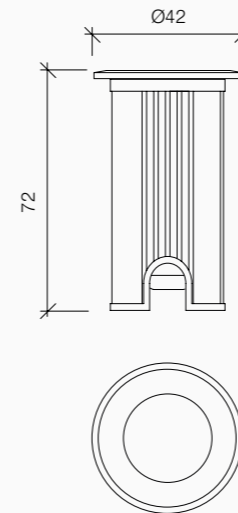

Accessori Accessories

Morsettiere lineare IP68
IP68 connector

Colori Colours