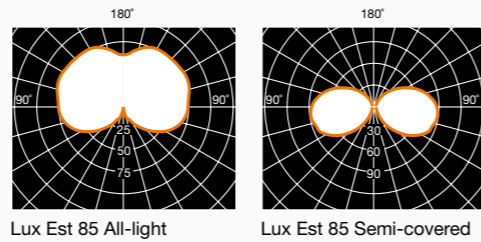

Accessori Accessories

Morsettiere lineare IP68
 IP68 connector

Colori Colours

Wall

Installazione Installation

Dettagli tecnici Technical details

Lamp not included
 Max lamp dimension allowed:
 Ø65xL110mm (Wall/Ceiling)
 Ø65xL155mm (Wall)