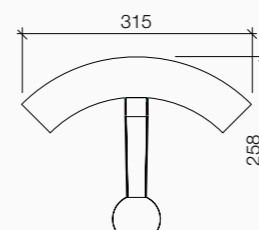

Diffuser colour

Traslucido
Translucent