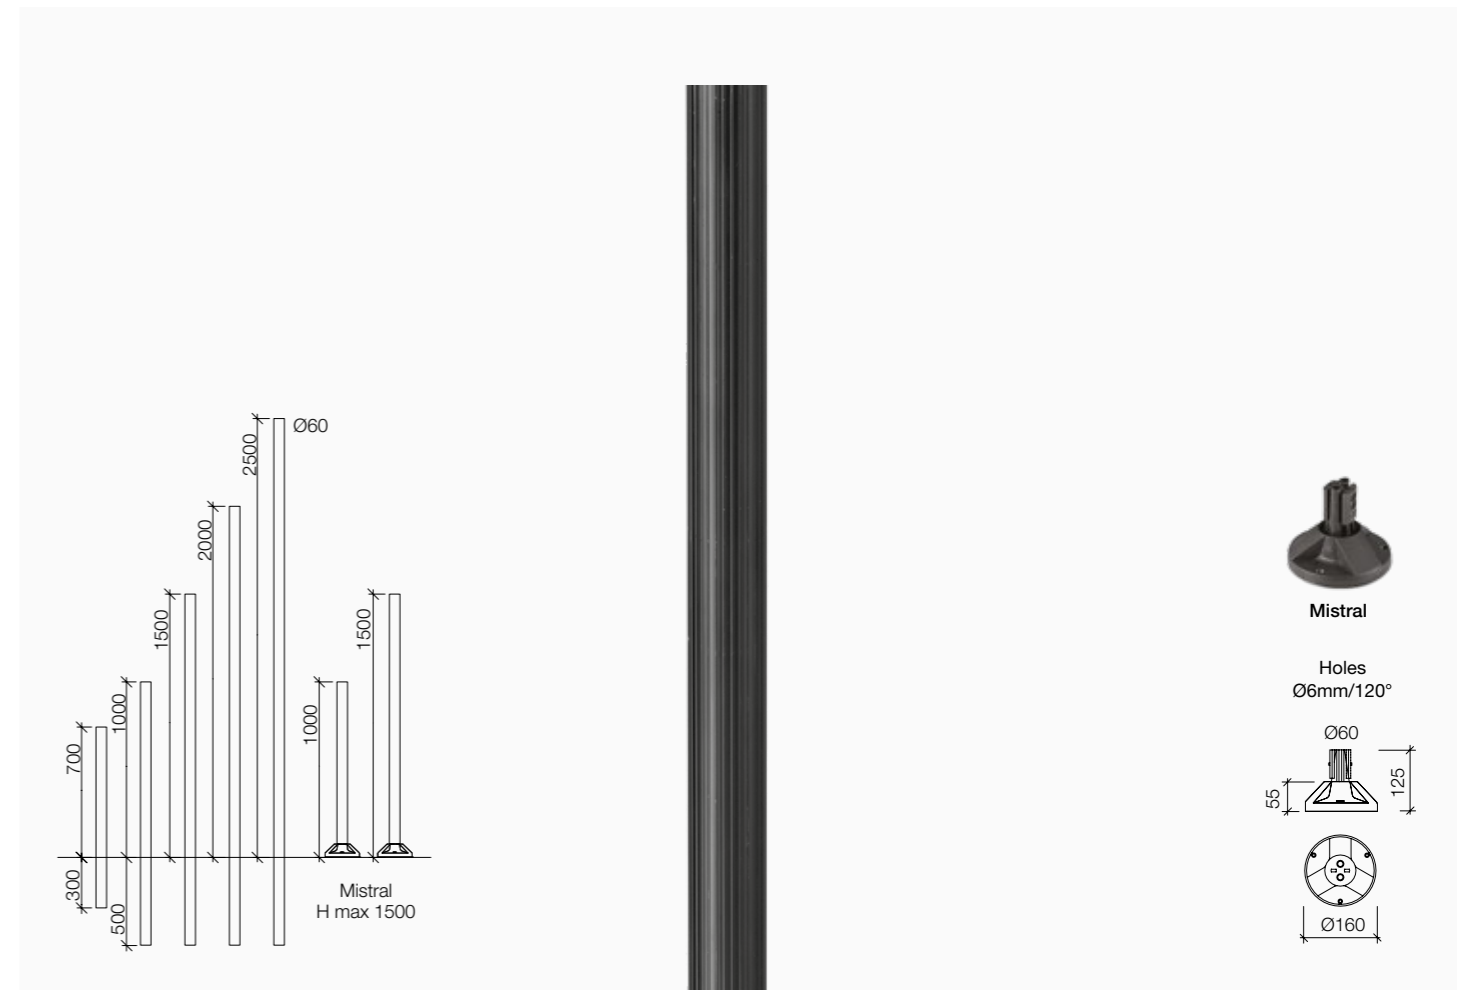

Cylindrical pole Ø60mm for ground mounting or plinth/floor mounting together with the base Mistral. Inside part in galvanised steel 75µm UNI EN 1461 and outside part in smooth black PVC, UV-resistant. Particularly suitable for saline environments. Suggested plinth dimensions: 400x400x400mm.

Installazione Installation

Dettagli tecnici Technical details

Colori Colours

RAL 9005
Nero
Black

Rigo

Palo cilindrico Ø60mm per installazione diretta nel terreno o su plinto/pavimentazione tramite la base palo Mistral. Parte interna in acciaio zincato a caldo 75µm UNI EN 1461 e rivestimento esterno in PVC nero rigato, resistente ai raggi UV. Particolarmente indicato per installazione in zone saline. Plinto consigliato: 400x400x400mm.

Cylindrical pole Ø60mm for ground mounting or plinth/floor mounting together with the base Mistral. Inside part in galvanised steel 75µm UNI EN 1461 and outside part in striped black PVC, UV-resistant. Particularly suitable for saline environments. Suggested plinth dimensions: 400x400x400mm.

Installazione Installation

Dettagli tecnici Technical details

Colori Colours

RAL 9005
Nero
Black

Dimensions				
Ø60x1000mm		1400200N	€ 17,00	6
Ø60x1500mm		1400300N	€ 26,00	6
Ø60x2000mm		1400400N	€ 35,00	6
Ø60x2500mm		1400500N	€ 44,00	6
Ø60x3000mm		1400600N	€ 53,00	6
Ø60x3500mm		1400700N	€ 62,00	3
Ø60x4000mm		1400800N	€ 71,00	3
Accessories		Type		
Mistral		Optional	1480000N	€ 23,00 10

Dimensions				
Ø60x1000mm		1409200N	€ 22,00	6
Ø60x1500mm		1409300N	€ 33,00	6
Ø60x2000mm		1409400N	€ 44,00	6
Ø60x2500mm		1409500N	€ 55,00	6
Ø60x3000mm		1409600N	€ 66,00	6
Accessories		Type		
Mistral		Optional	1480000N	€ 23,00 10