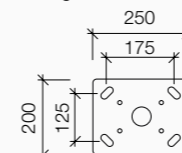

Designed by
M. Frau & D. Bartolini

Installazione Installation

Dettagli tecnici Technical details

Flange for H3500 ground height
Fixing holes Ø18mm

Flange for H2500 ground height
Fixing holes Ø14mm

Versioni Versions