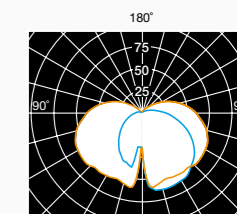

Installazione Installation

Dettagli tecnici Technical details

Lamp not included
Max lamp dimension allowed:
Ø80xL160mm

Diffuser colour

Bianco
White

Dimensions	Power	1016101S	1016101M	€ 117,00	1
311x228x195mm	max 20 W - E27				