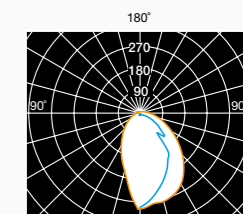

Diffuser colour

Traslucido
Translucent