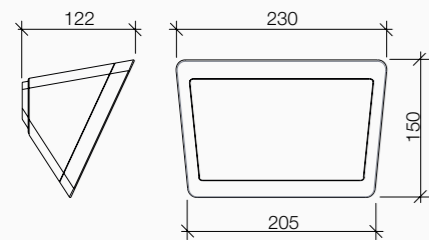

Versus

Wall

Versus

TP

Installazione Installation

Dettagli tecnici Technical details

Lamp not included
Max lamp dimension allowed:
Ø60xL110mm

Diffuser colour

Traslucido
Translucent

Accessori Accessories

Morsetiera lineare IP68
IP68 connector

Accessori Accessories

Morsetiera lineare IP68
IP68 connector

Colori Colours

Colori Colours