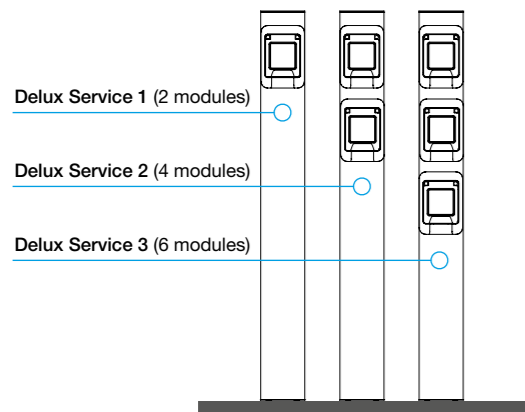

Versions	Dimensions					
Delux service 1	85x85x550mm	1025400S	1025400J	1025400M	€ 183,00	1
	85x85x752mm	1025100S	1025100J	1025100M	€ 220,00	1
Delux service 2	85x85x550mm	1025500S	1025500J	1025500M	€ 233,00	1
	85x85x752mm	1025200S	1025200J	1025200M	€ 270,00	1
Delux service 3	85x85x550mm	1025600S	1025600J	1025600M	€ 283,00	1
	85x85x752mm	1025300S	1025300J	1025300M	€ 320,00	1

First step: Choose the quantity of panels (1, 2 or 3) according to your needs

IP55 waterproof panel, 2 modules, Eikon, Arké and Plana Vimar®/Perry® series

Second step: Select the modules among the ones that are available

1. **Universal SCHUKO socket - 2 modules (1 panel)**
2. Socket 2P+T 16A 250V~universal, for europlugs 2P 2,5A
   - Socket 2P and 2P+T 10A and 16A Italian standard
   - Socket 2P+T 16A German standard
   - It does not make the earth connection with the socket
   - 2P+T 16A 250V~ French standard

1. **Removable torch - 2 modules (1 panel)**
2. LED 0,5W 20Lm, it switches on when the power supply fails
   - IP20
   - Class 2
   - Removable and complete with on-off switch
   - Equipped with anti-theft screw

1. **Blanking module - 1 module (half a panel)**
2. Blanking module

1. **USB port - 1 module (half a panel)**
2. Power supply unit 5V 1.5A for electronic devices
   - 1 USB output, type A
   - Power supply 120-230V~ 50/60Hz

1. **Motion sensor - 1 module (half a panel)**
2. Switch with infrared motion sensor for turning on the lights, twilight sensor threshold regulation, and cycle timing control
   - Relè output NO 6A 230V~
   - Power supply 230V~ 50-60Hz

1. **Switch - 1 module (half a panel)**
2. 1P 10 AX 250V~1-way switch, lightable, replaceable button
   - Max 100W for self-ballasted lamps

Moduli Modules

Description	Code		
Presa SHUKO SCHUKO power socket	10250001	€ 25,00	1
Copriforo Blanking module	10250002	€ 4,00	1
Torcia removibile Removable torch	10250003	€ 50,00	1
Ingresso USB USB port	10250004	€ 60,00	1
Sensore di movimento Motion sensor	10250005	€ 60,00	1
Interruttore 1P 10A 1P 10A way switch	10250006	€ 15,00	1