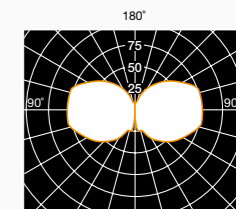

Installazione Installation

Dettagli tecnici Technical details

Lamp not included
Max lamp dimension allowed:
Ø60xL110mm

Diffuser colour

Traslucido
Translucent

Attacco a parete
Residential wall system

Accessori Accessories

Morsetteria lineare IP68
IP68 connector

Parzializzatore di luce a 180°
Accessory for light beam 180°

Attacco a parete
Residential wall system

Colori Colours

Installazione Installation

Dettagli tecnici Technical details

Lamp not included
Max lamp dimension allowed:
Ø60xL110mm

Diffuser colour

Traslucido
Translucent

Accessori Accessories

Morsetteria lineare IP68
IP68 connector

Parzializzatore di luce a 180°
Accessory for light beam 180°

Colori Colours