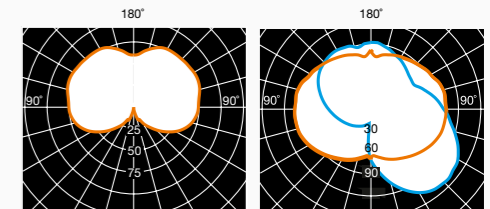

Bollard

Installazione Installation

Dettagli tecnici Technical details

Lamp not included
Max lamp dimension allowed:
Ø61xL136mm (16 W)
Ø61xL155mm (21 W)

Diffuser colour
Traslucido
Translucent

Accessori Accessories

Morsettiere lineare IP68
IP68 connector

Colori Colours

Wall

Installazione Installation

Dettagli tecnici Technical details

Lamp not included
Max lamp dimension allowed:
Ø65xL110mm (Wall/Ceiling)
Ø65xL155mm (Wall)

Diffuser colour
Traslucido
Translucent

Colori Colours