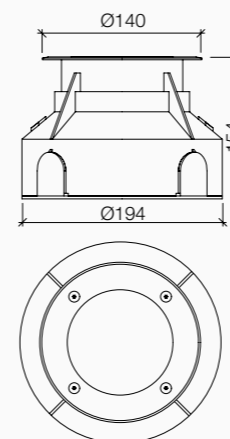

Installazione Installation

Dettagli tecnici Technical details

Lamp not included
Max lamp dimensions allowed
Ø50xL56mm

Diffuser colour

Trasparente
Transparent

Accessori Accessories

Morsettiera lineare IP68
IP68 connector