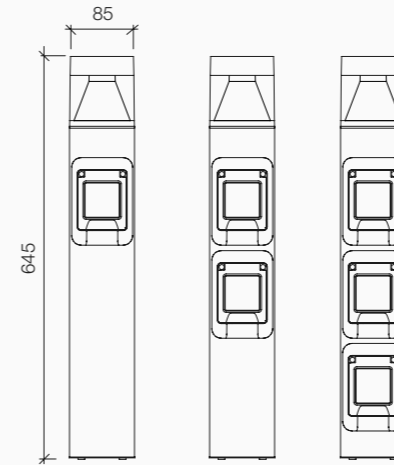

Bollard & Applique Bollards & Appliques

Delux 360° Service

Bollard a sezione quadrata in alluminio estruso anodizzato con parte superiore in pressofusione di alluminio e base per installazione su plinto/pavimentazione in tecnopolimero rinforzato. Diffusore in PMMA trasparente inalterabile ai raggi UV e circuito led a tensione di rete. Completo di 2/4/6 moduli service con coperchio in IP55, predisposto per: presa universale SCHUKO, torcia removibile, presa USB, sensore di presenza interruttore 1P 10A, da ordinare separatamente. Completo di pressacavo metallico PG9 e cavo H05RN-F 3x0,75mm². Disponibile parzializzatore ad 1 o 3 luci da ordinare separatamente.

Square shaped bollard in extruded aluminium, with top cover in die-cast aluminium and base for plinth/floor installation in reinforced thermoplastic. Transparent PMMA diffuser UV resistant, and mains powered Led's circuit. Complete with 2/4/6 service modules with front cover IP55. Available modules: SCHUKO socket, removable torch, USB port, motion sensor, 1P 10A way switch, to be ordered separately. Supplied with PG9 metallic cable gland and cable H05RN-F 3x0,75mm². Accessory for 1 or 3 light beams to be ordered separately.

Designed by
M. Frau & D. Bartolini

Installazione Installation

Dettagli tecnici Technical details

Diffuser colour

Trasparente
Transparent

Versioni Versions

Service 1 H 845mm	Service 2 H 845mm	Service 3 H 845mm	Service 1 H 645mm	Service 2 H 645mm	Service 3 H 645mm

Accessori Accessories

Morsettiera lineare IP68 IP68 connector	Parzializzatore a 1 luce Accessory for 1 light beam	Parzializzatore a 3 luci Accessory for 3 light beams

Colori Colours

	RAL 7016 Antracite Anthracite		Cor-ten Rust		RAL 9006 Grigio Grey