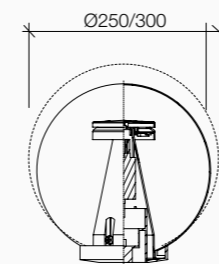

Bianco
White

Trasparente
Transparent

Fumè
Smoked

Semi verniciato
Half part black