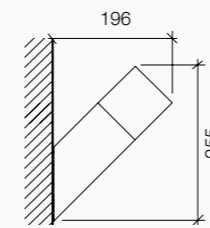

Bollard

Installazione Installation

Dettagli tecnici Technical details

Lamp not included
Max lamp dimension allowed:
Ø61xL136mm (16 W)
Ø61xL155mm (21 W)

Diffuser colour
Traslucido
Translucent

Accessori Accessories

Morsettiere lineare IP68
IP68 connector

Colori Colours

Wall

Installazione Installation

Dettagli tecnici Technical details

Lamp not included
Max lamp dimension allowed:
Ø65xL110mm (Wall/Ceiling)
Ø65xL155mm (Wall)

Diffuser colour
Traslucido
Translucent

Colori Colours