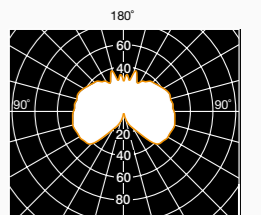

Dimensions	Power				
Ø105x300mm	max 23 W - E27	1310101B	1310101M	€ 45,00	1

Accessori Accessories

Description	Type	Code		
Morsettiera lineare IP68 IP68 connector	Optional	CS093000	€ 20,00	1