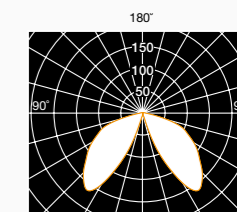

Arredo urbano stradale Urban architectural & street luminaires

Barcellona & Barrio Plus

Apparecchio d'arredo urbano per installazione su pali Ø60mm in testa. Parte superiore e cono di copertura cablaggio in tecnopolimero rinforzato, riflettore in alluminio, diffusore a sezione esagonale in PMMA trasparente inalterabile ai raggi UV di spessore 3,5mm. Base in pressofusione di alluminio anodizzata e verniciata a polvere con pretrattamento specifico per esterni. Driver con scaricatore di sovratensione -common mode 10kv, differential mode 6kv.

Urban architectural luminaire suitable for pole tops Ø60mm. Cover and covering cone of the control gear in reinforced thermoplastic, aluminium reflector, and hexagonal diffuser in transparent PMMA UV resistant 3.5mm thick. Base in die-cast aluminium anodized and powder coated with pre-treatment specific for outdoor. Driver with over voltage protection -common mode 10kv, differential mode 6kv.

Installazione Installation

Dettagli tecnici Technical details

Diffuser colour

Trasparente
Transparent

Barrio Plus

Versioni Versions

Barcellona Plus

Barrio Plus

Accessori Accessories

Morsettiera lineare IP68
IP68 connector

Colori Colours

RAL 9005
Nero
Black