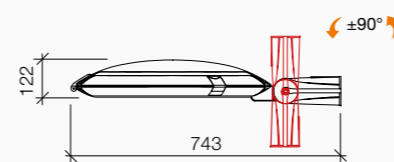

Arredo urbano stradale *Urban architectural & street luminaires*

Discovery Frusta

Apparecchio d'arredo urbano configurabile in posizione verticale/orizzontale con regolazione del tilt $\pm 90^\circ$ (step di 5°) per pali $\varnothing 60\text{mm}$. Realizzato in pressofusione di alluminio, anodizzato e verniciato a polvere con pre-trattamento specifico per esterni. Diffusore in vetro piano temperato di spessore 4mm e vano cablaggio removibile per manutenzione senza utilizzo di attrezzi. Lenti in PMMA trasparenti, inalterabili ai raggi UV. Driver con scaricatore di sovratensione -common mode 10kv, differential mode 6kv. Completo di sezionatore e valvola osmotica.

Urban architectural luminaire, suitable for pole tops $\varnothing 60\text{mm}$ and adjustable in vertical/horizontal position with tilt regulation $\pm 90^\circ$ and steps of 5° . Made in die-cast aluminium, anodized and powder-coated with pre-treatment specific for outdoor. Tempered flat glass diffuser 4mm thick and removable wiring compartment for tool-free maintenance. Transparent PMMA lenses UV resistant. Driver with over voltage protection -common mode 10kv, differential mode 6kv. Complete with cut-out system via disconnecting switch and osmotic valve.

Installazione *Installation*

Dettagli tecnici *Technical details*

Diffuser colour

Trasparente
Transparent

Attacco a parete stradale
Urban wall system

Versioni *Versions*

Ottica ciclopedonale
Pedestrian optic

Ottica rotosimmetrica
Round symmetrical optic

Ottica stradale short
Street optic short

Ottica stradale medium
Street optic medium

Accessori *Accessories*

Morsettiera lineare IP68
IP68 connector

Attacco a parete stradale
Urban wall system

Colori *Colours*

RAL 7016
Antracite
Anthracite