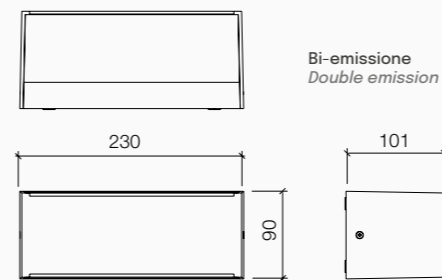

230

Installazione Installation

Dettagli tecnici Technical details

Diffuser colour

Traslucido
Translucent