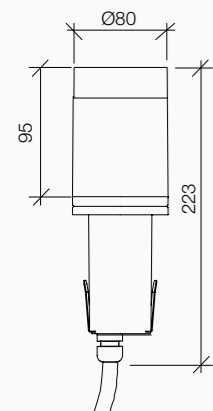

Installazione Installation

Dettagli tecnici Technical details

Lamp not included
Max lamp dimension allowed:
Ø60xL110mm

Diffuser colour

Traslucido
Translucent

Attacco a parete
Residential wall system

Accessori Accessories