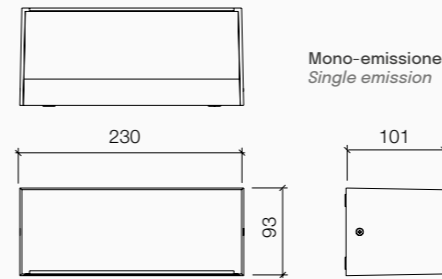

230

Installazione Installation

Dettagli tecnici Technical details

Diffuser colour

Traslucido
Translucent