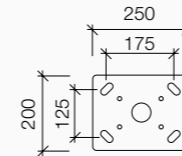

Designed by
M. Frau & D. Bartolini

Installazione *Installation*

Dettagli tecnici *Technical details*

Flange for H3500 ground height
Fixing holes Ø18mm

Versioni *Versions*

4000mm fuori terra
Ground height

4000mm fuori terra
Ground height