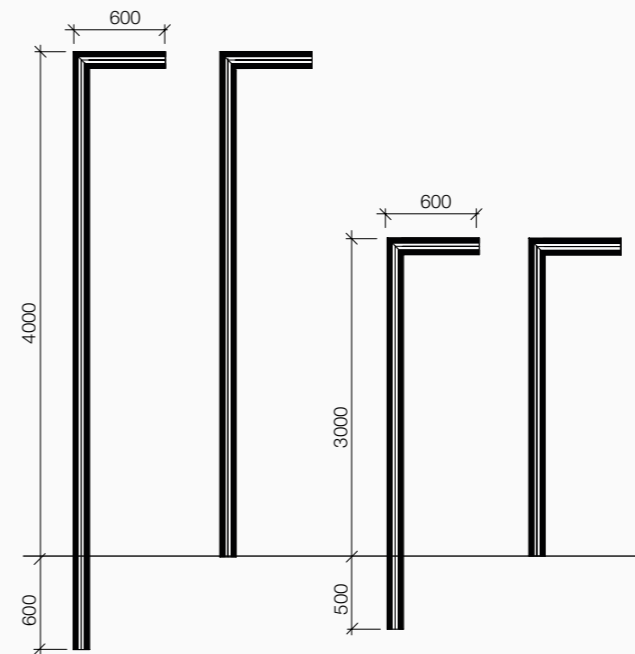

Versioni *Versions*

4000mm fuori terra
Ground height

4000mm fuori terra
Ground height

Accessori *Accessories*

Kit controflangia e tirafondi per Edge - System B
Counter flange and anchor bolts kit for Edge - System B

Colori *Colours*

RAL 7016
Antracite
Anthracite

Cor-ten
Rust

RAL 9006
Grigio
Grey