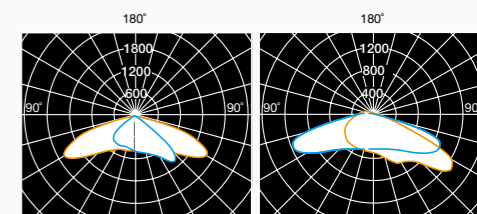

Pedestrian optics

Round symmetrical optics

Street optics short

Street optics medium

Versioni *Versions*

Ottica ciclopedonale
Pedestrian optic

Ottica rosimmetrica
Round symmetrical optic

Ottica stradale short
Street optic short

Ottica stradale medium
Street optic medium

Accessori *Accessories*

Morsettiera lineare IP68
IP68 connector

Colori *Colours*

RAL 7016
Antracite
Anthracite