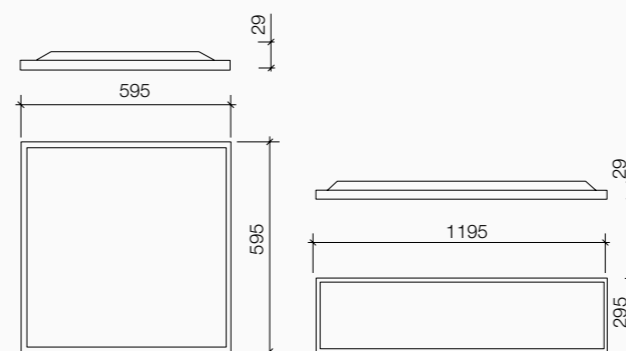

Pyxis 60x60