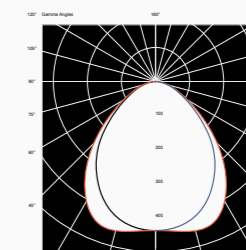

Luci d'ambiente Ambient lights

Lynx

Pannello led edge-lit UGR<19 flicker-free per installazione ad incasso, plafone o sospensione mediante appositi accessori. Fondello in alluminio anodizzato e verniciato bianco, diffusore in PMMA microprismatizzato bianco ad altissima trasmittanza, luminanza uniforme e superficie antiabbagliante. Driver IP 20 incluso collegato al pannello led tramite un connettore bipolare.

Edge-lit led panel UGR<19 flicker-free for recessed, surface, and suspension mounting by means of the relevant accessories. Housing in anodised white painted aluminium, and white diffuser in microprismatic PMMA with very high transmittance, uniform luminance and anti-glare surface. Driver IP20 included and connected to the led panel via a bipolar connector.

Installazione Installation

Dettagli tecnici Technical details

Diffuser colour

Bianco
micro-prismatizzato
White micro-prismatic

Lynx 60x60

Versioni Versions

60x60

30x120

Accessori Accessories

Cornice in alluminio verniciata bianca 605x605x50mm per montaggio a plafone del pannello Lynx 60x60
White aluminium frame 605x605x50mm for surface mounting of Lynx 60x60

Cornice in alluminio verniciata bianca 305x1205x50mm per montaggio a plafone del pannello Lynx 30x120
White aluminium frame 305x1205x50mm for surface mounting of Lynx 30x120

Kit sospensione per pannelli led Lynx/Pyxis 60x60 e 30x120. Distanza massima dal soffitto 1300mm (pannello 60x60), 1400mm (pannello 30x120)
Suspension kit for led panels Lynx/Pyxis 60x60 and 30x120. Maximum height from the ceiling 1300mm (panel 60x60), 1400mm (panel 30x120)