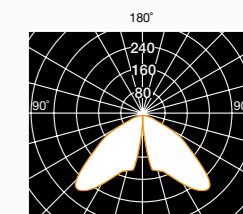

Flange for H2500 ground height
Fixing holes Ø14mm