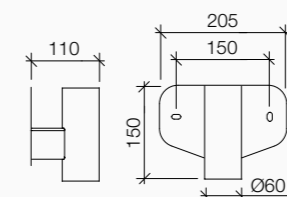

Arredo urbano stradale Urban architectural & street luminaires

Oracolo

Apparecchio d'arredo urbano per installazione su pali Ø60mm in testa, in pressofusione di alluminio anodizzato e verniciato a polvere, con pretrattamento specifico per esterni. Cablaggio led basculabile di 0+15° per ottimizzare la direzione del flusso luminoso. Lente in PMMA trasparente inalterabile ai raggi UV. Vano cablaggio removibile tramite connettore maschio/femmina per una manutenzione ordinaria e straordinaria agevolata. Driver con scaricatore di sovratensione -common mode 10kv, differential mode 6kv. Completo di valvola osmotica.

Urban architectural luminaire suitable for pole tops Ø60mm. Made in die-cast aluminium, anodized and powder-coated with pre-treatment specific for outdoor. Transparent PMMA lens UV resistant, and LED compartment adjustable 0+15° to optimize the direction of the luminous flux. Wiring compartment removable by male/female connector, for an easy maintenance. Driver with over voltage protection -common mode 10kv, differential mode 6kv. Complete with osmotic valve.

Designed by
P. Torcolacci

Installazione Installation

Dettagli tecnici Technical details

Asole di fissaggio Ø8,5mm
Fixing holes Ø8,5mm