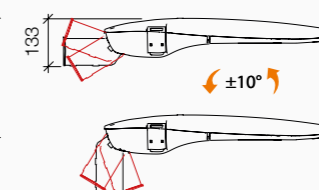

Indus 90 W

Pedestrian optics

Round symmetrical optics