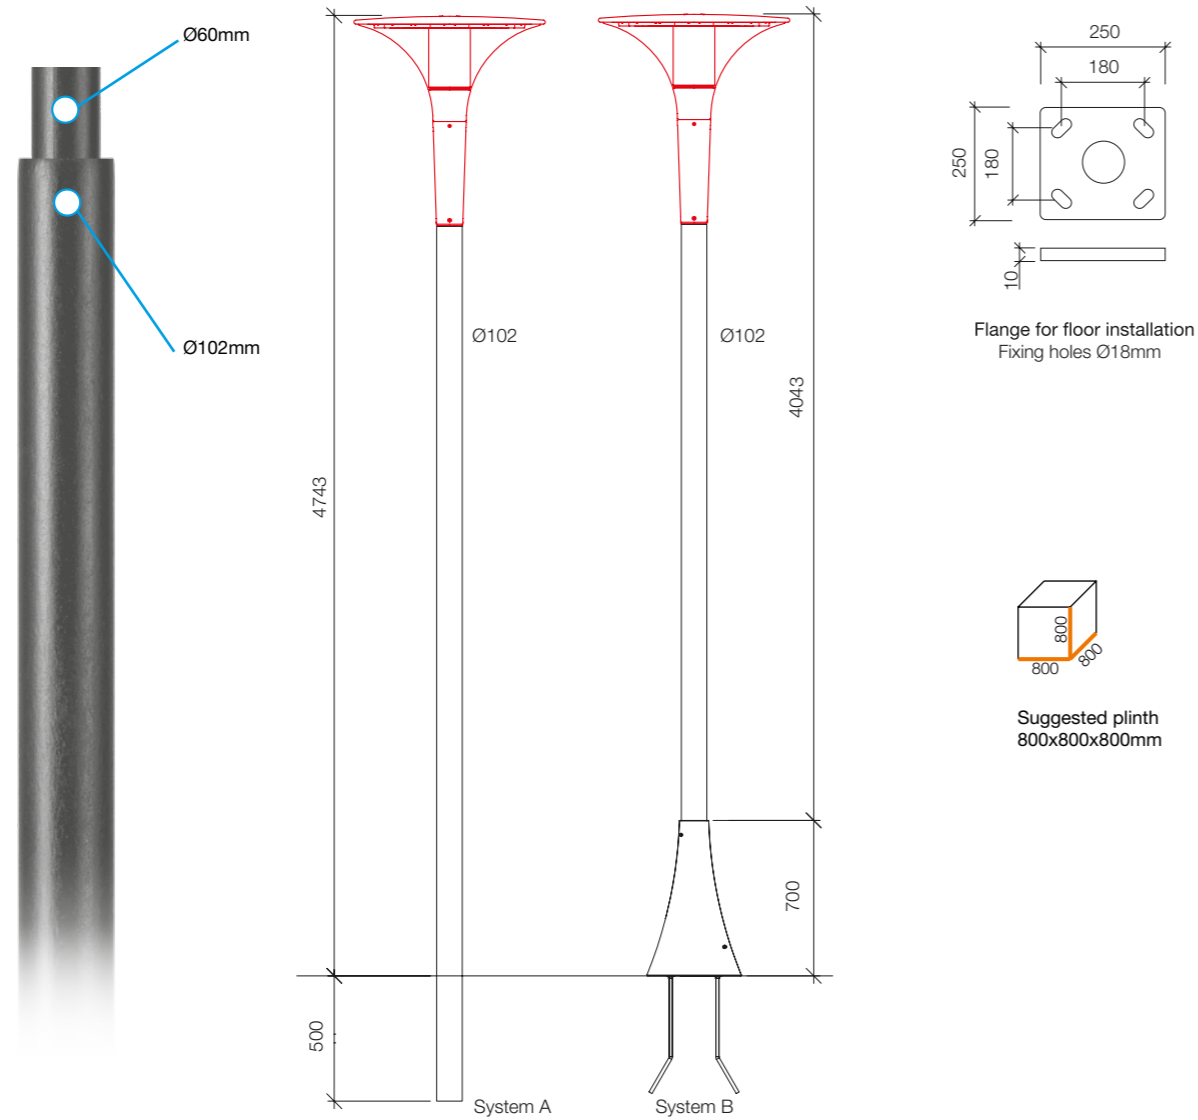

Versions	Dimensions	Installation	Power	Kelvin	Output	Efficiency			
Stud	Ø735x800mm		59,2 W	3000 K	5239 lm	88 lm/W	1876284M	€ 950,00	1
				4000 K	5549 lm	94 lm/W	1876282M	€ 950,00	1
Stud System A 4000mm fuori terra Ground height	Ø102x4500mm	Palo interrato Buried pole					3038100S	€ 1.200,00	1
Stud System B 4000mm fuori terra Ground height	Ø102x4000mm	Palo flangiato Flanged pole					3039100S	€ 1.400,00	1

Stud System