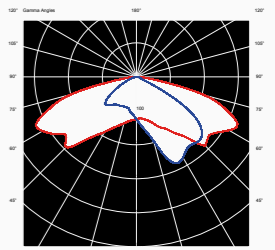

Flange for H3500 ground height
Fixing holes Ø18mm