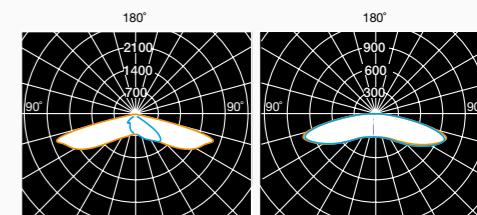

Arredo urbano stradale *Urban architectural & street luminaires*

Discovery Frusta

Apparecchio d'arredo urbano configurabile in posizione verticale/orizzontale con regolazione del tilt $\pm 90^\circ$ (step di 5°) per pali $\varnothing 60\text{mm}$. Realizzato in pressofusione di alluminio, anodizzato e verniciato a polvere con pre-trattamento specifico per esterni. Diffusore in vetro piano temperato di spessore 4mm e vano cablaggio removibile per manutenzione senza utilizzo di attrezzi. Lenti in PMMA trasparenti, inalterabili ai raggi UV. Driver con scaricatore di sovratensione -common mode 10kv, differential mode 6kv. Completo di sezionatore e valvola osmotica.

Urban architectural luminaire, suitable for pole tops $\varnothing 60\text{mm}$ and adjustable in vertical/horizontal position with tilt regulation $\pm 90^\circ$ and steps of 5° . Made in die-cast aluminium, anodized and powder-coated with pre-treatment specific for outdoor. Tempered flat glass diffuser 4mm thick and removable wiring compartment for tool-free maintenance. Transparent PMMA lenses UV resistant. Driver with over voltage protection -common mode 10kv, differential mode 6kv. Complete with cut-out system via disconnecting switch and osmotic valve.

Installazione *Installation*

Dettagli tecnici *Technical details*

Diffuser colour

Trasparente
Transparent

Attacco a parete stradale
Urban wall system

Versioni *Versions*

Ottica ciclopedonale
Pedestrian optic

Ottica rotosimmetrica
Round symmetrical optic

Ottica stradale short
Street optic short

Ottica stradale medium
Street optic medium

Accessori *Accessories*

Morsettiera lineare IP68
IP68 connector

Attacco a parete stradale
Urban wall system

Colori *Colours*

RAL 7016
Antracite
Anthracite