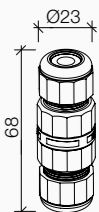

Dimensions

Ø23x68mm

Poles

3

Code

CS093000

€ 20,00

1