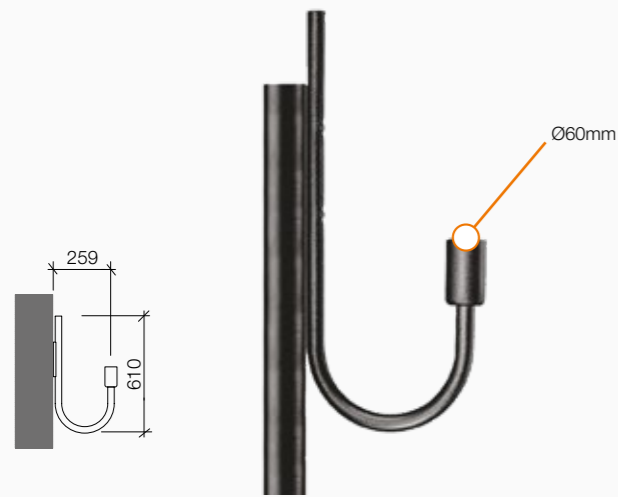

Carezza System

Installazione Installation

Dettagli tecnici Technical details