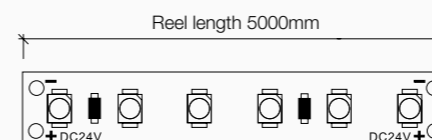

Versioni Versions

4.8 W/m	9.6 W/m	14.4 W/m	19.2W/m

Accessori Accessories

Profilo ad U Surface U-shaped profile	Profilo ad alta dissipazione High dissipation profile	Profilo alettato per incasso Finned profile for recessed mounting	Profilo ad incasso per cartongesso Profile for recessed mounting on drywalls
Profilo angolare a 45° V-shaped profile	Profilo ad U (2 strip) Surface U-shaped profile (2strips)	Profilo alettato per incasso (2 strip) Finned profile for recessed mounting (2 strips)	Driver IP20/IP67 Driver IP20/IP67