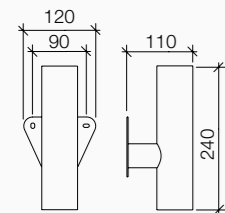

Installazione Installation

Dettagli tecnici Technical details

Lamp not included
Max lamp dimension allowed:
Ø60xL110mm

Diffuser colour

Traslucido
Translucent

Attacco a parete
Residential wall system

Accessori Accessories