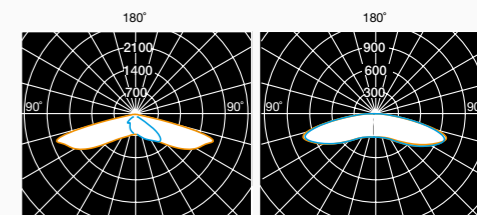

Pedestrian optics Round symmetrical optics