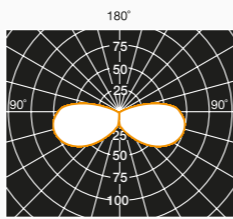

Lamp not included
Max lamp dimension allowed:
Ø60xL110mm

Diffuser colour

Traslucido
Translucent