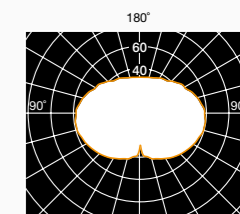

Lamp not included

Max lamp dimensions allowed:
Ø70xL110mm (Ø150)
Ø70xL130mm (Ø200)

Diffuser colour

Bianco
White

A	B	C	D
Ø150	184	51	48
Ø200	240	51	48

Dimensions

Power

Code