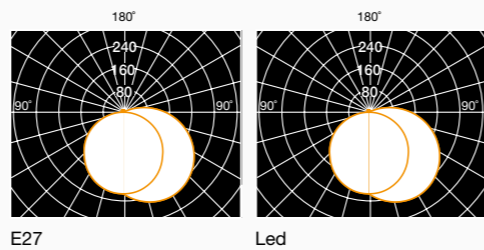

Versus

Wall

Versus

TP

Installazione Installation

Dettagli tecnici Technical details

Lamp not included
Max lamp dimension allowed:
Ø60xL110mm

Diffuser colour

Traslucido
Translucent

Accessori Accessories

Morsetiera lineare IP68
IP68 connector

Accessori Accessories

Morsetiera lineare IP68
IP68 connector

Colori Colours

Colori Colours