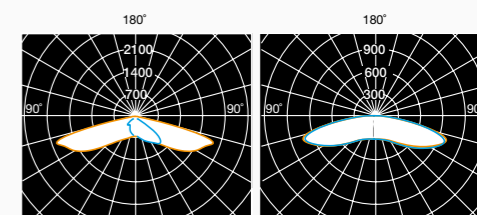

Arredo urbano stradale *Urban architectural & street luminaires*

Discovery TP

Apparecchio d'arredo urbano per installazione su pali Ø60/76mm in testa. Realizzato in pressofusione di alluminio, anodizzato e verniciato a polvere con pre-trattamento specifico per esterni. Diffusore in vetro piano temperato di spessore 4mm e vano cablaggio removibile per manutenzione senza utilizzo di attrezzi. Lenti in PMMA trasparenti, inalterabili ai raggi UV. Driver con scaricatore di sovratensione -common mode 10kv, differential mode 6kv. Completo di sezionatore e valvola osmotica.

Urban architectural luminaire suitable for pole tops Ø60/76mm. Made in die-cast aluminium, anodized and powder-coated with pre-treatment specific for outdoor. Tempered flat glass diffuser 4mm thick and removable wiring compartment for tool-free maintenance. Transparent PMMA lenses UV resistant. Driver with over voltage protection -common mode 10kv, differential mode 6kv. Complete with cut-out system via disconnecting switch and osmotic valve.

Installazione *Installation*

Dettagli tecnici *Technical details*

Diffuser colour

Trasparente
Transparent

Versioni *Versions*

Ottica ciclopedonale
Pedestrian optic

Ottica rosimmetrica
Round symmetrical optic

Ottica stradale short
Street optic short

Ottica stradale medium
Street optic medium

Accessori *Accessories*

Morsettiera lineare IP68
IP68 connector

Colori *Colours*

RAL 7016
Antracite
Anthracite