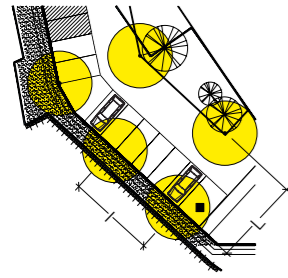

Dimensions	Power	Kelvin	Output	Efficiency	Dimmable driver				
Ø400X125mm	33,6 W	3000 K	2007 lm	60 lm/W	0/1-10 V	1068184S	1068184J	€ 447,00	1
					DALI	106817DS	106817DJ	€ 507,00	1
		4000 K	2064 lm	62 lm/W	0/1-10 V	1068182S	1068182J	€ 447,00	1
					DALI	106817FS	106817FJ	€ 507,00	1
Ø400X125mm	57,2 W	3000 K	2960 lm	52 lm/W	0/1-10 V	1068284S	1068284J	€ 467,00	1
					DALI	106827DS	106827DJ	€ 527,00	1
		4000 K	3045 lm	53 lm/W	0/1-10 V	1068282S	1068282J	€ 467,00	1
					DALI	106827FS	106827FJ	€ 527,00	1

I= Pole spacing (m)
H= Height (m)
L= Road width (m)
Emed= Average illuminance (Lux)
Emin= Minimum illuminance (Lux)

	I m	H m	L m	Emed Lux	Emin Lux
33,6W	10	3,6	5	23	8
57,2W	15	4,5	5	18	5

Accessori Accessories

Description	Type	Code		
Morsettiera lineare IP68 IP68 connector	Optional	CS093000	€ 20,00	1