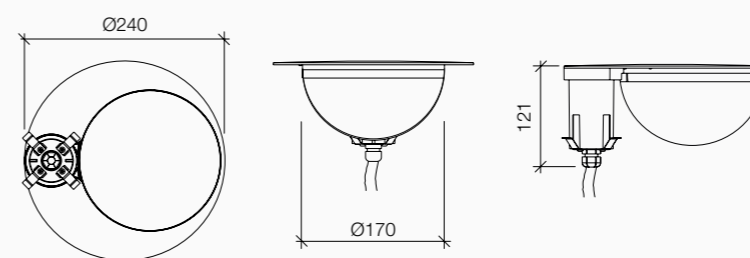

10W - E27 + 8,7W Led

Versioni Versions

E27 Led

Accessori Accessories

Morsettiera lineare IP68
IP68 connector

Colori Colours