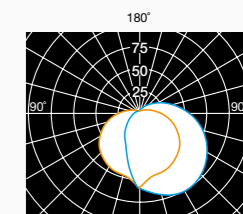

Designed by
P. Montalti

Installazione Installation

Dettagli tecnici Technical details

Lamp not included
Max lamp dimension allowed:
Ø60xL190mm

Diffuser colour

Bianco
White

Versions	Dimensions	Power	Kelvin	Output	Black	Grey	Green	
E27	311x353x255mm	max 30 W - E27	---	---	1015101N	1015101M	1015101V	€ 134,00 1
Led	311x353x255mm	14,2 W	3000 K	1644 lm	1015184N	1015184M	1015184V	€ 205,00 1
			4000 K	1733 lm	1015182N	1015182M	1015182V	€ 205,00 1