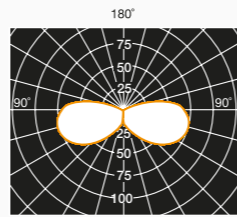

Designed by
P.L. Freschi

New atmosphere

Saturno

Installazione Installation

Dettagli tecnici Technical details

Lamp not included
Max lamp dimension allowed:
Ø60xL110mm

Diffuser colour

Traslucido
Translucent