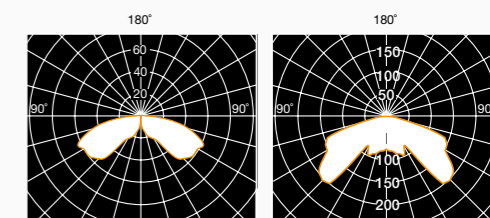

Designed by
F. Anselmi

Installazione Installation

Dettagli tecnici Technical details

Lamp not included
Max lamp dimension allowed:
Ø58xL160mm

Diffuser colour

Trasparente
Prismatizzato
Prismatic
transparent