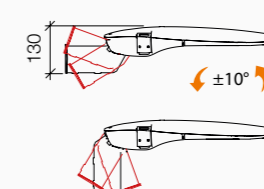

Indus 35/55 W