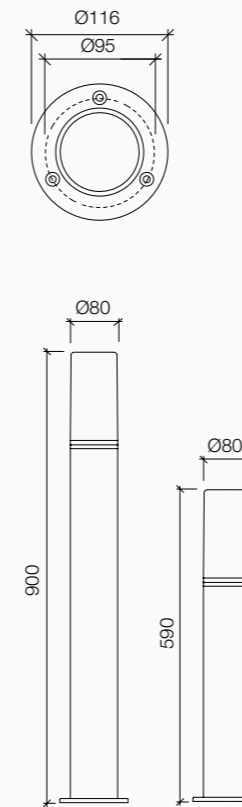

Diffuser colour

Accessori Accessories

Morsettiere lineare IP68
IP68 connector

Colori Colours

RAL 9005
Nero
Black

RAL 9006
Grigio
Grey

AISI 316L
Acciaio
Stainless steel