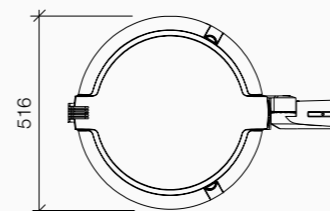

Arredo urbano stradale *Urban architectural & street luminaires*

Discovery Frusta

Apparecchio d'arredo urbano configurabile in posizione verticale/orizzontale con regolazione del tilt $\pm 90^\circ$ (step di 5°) per pali $\varnothing 60\text{mm}$. Realizzato in pressofusione di alluminio, anodizzato e verniciato a polvere con pre-trattamento specifico per esterni. Diffusore in vetro piano temperato di spessore 4mm e vano cablaggio removibile per manutenzione senza utilizzo di attrezzi. Lenti in PMMA trasparenti, inalterabili ai raggi UV. Driver con scaricatore di sovratensione -common mode 10kv, differential mode 6kv. Completo di sezionatore e valvola osmotica.

Urban architectural luminaire, suitable for pole tops $\varnothing 60\text{mm}$ and adjustable in vertical/horizontal position with tilt regulation $\pm 90^\circ$ and steps of 5° . Made in die-cast aluminium, anodized and powder-coated with pre-treatment specific for outdoor. Tempered flat glass diffuser 4mm thick and removable wiring compartment for tool-free maintenance. Transparent PMMA lenses UV resistant. Driver with over voltage protection -common mode 10kv, differential mode 6kv. Complete with cut-out system via disconnecting switch and osmotic valve.

Installazione *Installation*

Dettagli tecnici *Technical details*

Diffuser colour

Trasparente
Transparent

Attacco a parete stradale
Urban wall system

Versioni *Versions*

Ottica ciclopedonale
Pedestrian optic

Ottica rotosimmetrica
Round symmetrical optic

Ottica stradale short
Street optic short

Ottica stradale medium
Street optic medium

Accessori *Accessories*

Morsettiera lineare IP68
IP68 connector

Attacco a parete stradale
Urban wall system

Colori *Colours*

RAL 7016
Antracite
Anthracite