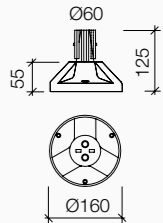

Spike

Picchetto elicoidale per installazione diretta a terreno, in tecnopolimero rinforzato stampato nero, predisposto per apparecchi con imbocco Ø60mm. Fornito con cavo 2x1mm² H05RN-F (2500mm) e spina UNEL 2 poli. Abbinamento suggerito con sfere complete di base IP44.

Screw-shaped spike in reinforced thermoplastic black granule for direct ground fixing, suitable for luminaires with inlet Ø60mm. Supplied with 2x1mm² H05RN-F cable (2500mm) and UNEL 2-pins plug. Recommended in combination with Sfera c/w base IP44.

Installation

Technical details

Dimensions

Ø60x323mm

1460000N

€ 24,00

1

Jolly

Basamento in tecnopolimero rinforzato stampato nero per montaggio diretto su muri perimetrali o pavimentazione, predisposto per apparecchi con imbocco Ø60mm. Abbinamento suggerito con sfere complete di base IP44.

Base in reinforced thermoplastic black granule for floor or boundary walls mounting. Recommended in combination with Sfera c/w base IP44.

Installation

Technical details

Dimensions

Ø160x135mm

1490000N

€ 24,00

5

Mistral & Mistral color

Base per installazione di pali Ø60mm ed altezza massima 1500mm. Realizzata in tecnopolimero rinforzato stampato nero, oppure verniciata a polvere con pretrattamento specifico per esterni -Mistral color. Completa di espansori regolabili per fissaggio interno a pali con cartelle diverse.

Base for Ø60mm poles of max. height 1500mm. Made in reinforced thermoplastic black granule, or powder-coated with pre-treatment specific for outdoor -Mistral color. Complete with adjustable expanders for tightening poles of different thicknesses from within.

Installation

Technical details

Versions

Dimensions

Mistral

Ø160x125mm

1480000N

€ 23,00

10

Mistral color

Ø160x125mm

1480000S