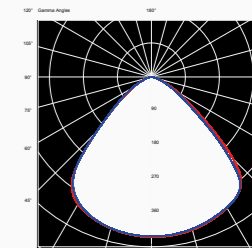

Versions	Dimensions	Power	Kelvin	Output	Efficiency	Dimmable driver			
100 W	Ø254x163mm	100 W	4000 K	14500 lm	145 lm/W	0/1-10 V	0820182N	€ 195,00	1
	Ø254x168mm	100 W	4000 K	14500 lm	145 lm/W	DALI	082017FN	€ 295,00	1
150 W	Ø280x168mm	150 W	4000 K	21750 lm	145 lm/W	0/1-10 V	0820282N	€ 225,00	1
	Ø280x173mm	150 W	4000 K	21750 lm	145 lm/W	DALI	082027FN	€ 325,00	1
200 W Multipower	Ø320x173mm	200 W	4000 K	29000 lm	145 lm/W	0/1-10 V	0820482N	€ 270,00	1

Accessories	Type	Code		
Sensore microwave controllato via bluetooth (solo da App) Bluetooth microwave sensor (via App only)	Optional	08200001	€ 68,00	1
Staffa di fissaggio a soffitto/parete per Taurus 100W Fixing bracket for Taurus 100W	Optional	08200002	€ 15,00	1
Staffa di fissaggio a soffitto/parete per Taurus 150W Fixing bracket for Taurus 150W	Optional	08200003	€ 15,00	1
Staffa di fissaggio a soffitto/parete per Taurus 200W Fixing bracket for Taurus 200W	Optional	08200004	€ 15,00	1