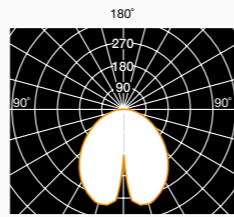

Diffuser colour

Traslucido
Translucent