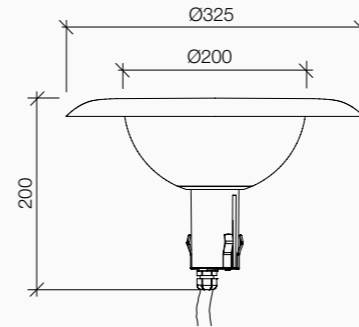

Febe

Installazione Installation

Dettagli tecnici Technical details

Lamp not included
Max lamp dimension allowed:
Ø60xL110mm

Diffuser colour

Traslucido
Translucent