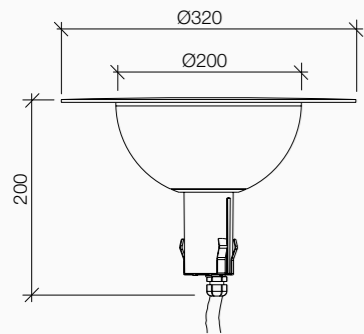

Accessori Accessories

Morsettiere lineare IP68
IP68 connector

Colori Colours

New atmosphere

Febe

Installazione Installation

Dettagli tecnici Technical details

Lamp not included
Max lamp dimension allowed:
Ø60xL110mm