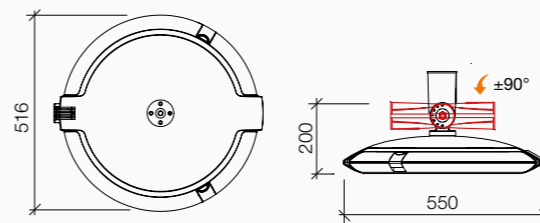

Pedestrian optics Round symmetrical optics