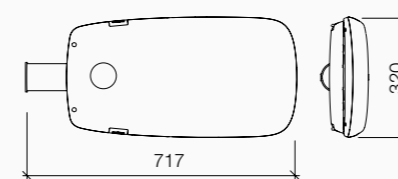

Indus 90 W

Pedestrian optics

Round symmetrical optics