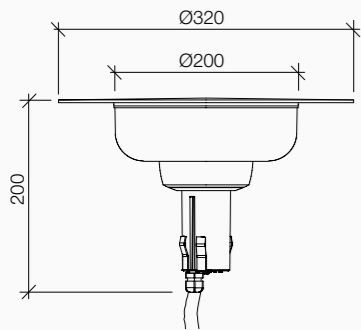

New atmosphere

Atria

Installazione Installation

Dettagli tecnici Technical details

Lamp not included
Max lamp dimension allowed:
Ø60xL110mm

Diffuser colour

Traslucido
Translucent