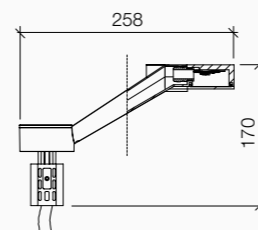

Diffuser colour

Traslucido
Translucent