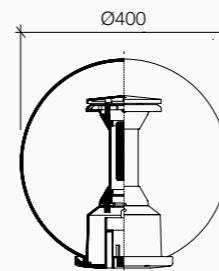

Illuminazione residenziale Residential luminaires

Sfera Led IP44

Sfera completa di base per montaggio diretto su pali o bracci Ø60mm particolarmente indicata per installazione in zone saline. Diffusore con attacco a baionetta in PMMA e base in policarbonato autoestinguente completa di blocca cavo per cavo max Ø10mm. Gruppo cablaggio composto da cono di copertura per ricovero driver e supporto circuito Led in tecnopolimero rinforzato.

Globe shaped luminaire complete with base for upright installation on poles or brackets Ø60mm, particularly suitable for saline environments. PMMA diffuser with bayonet neck and base in self-extinguishing polycarbonate complete with cord block for cable max Ø10mm. Reinforced thermoplastic covering cone for Led wiring support and driver recovery.

Installazione Installation

Dettagli tecnici Technical details

Diffuser colour

Bianco
White

Trasparente
Transparent

Fumè
Smoked

Semi verniciato
Half part black

White

Transparent

Smoked

Half part black

Versioni Versions

Ø250mm

Ø300mm

Ø400mm