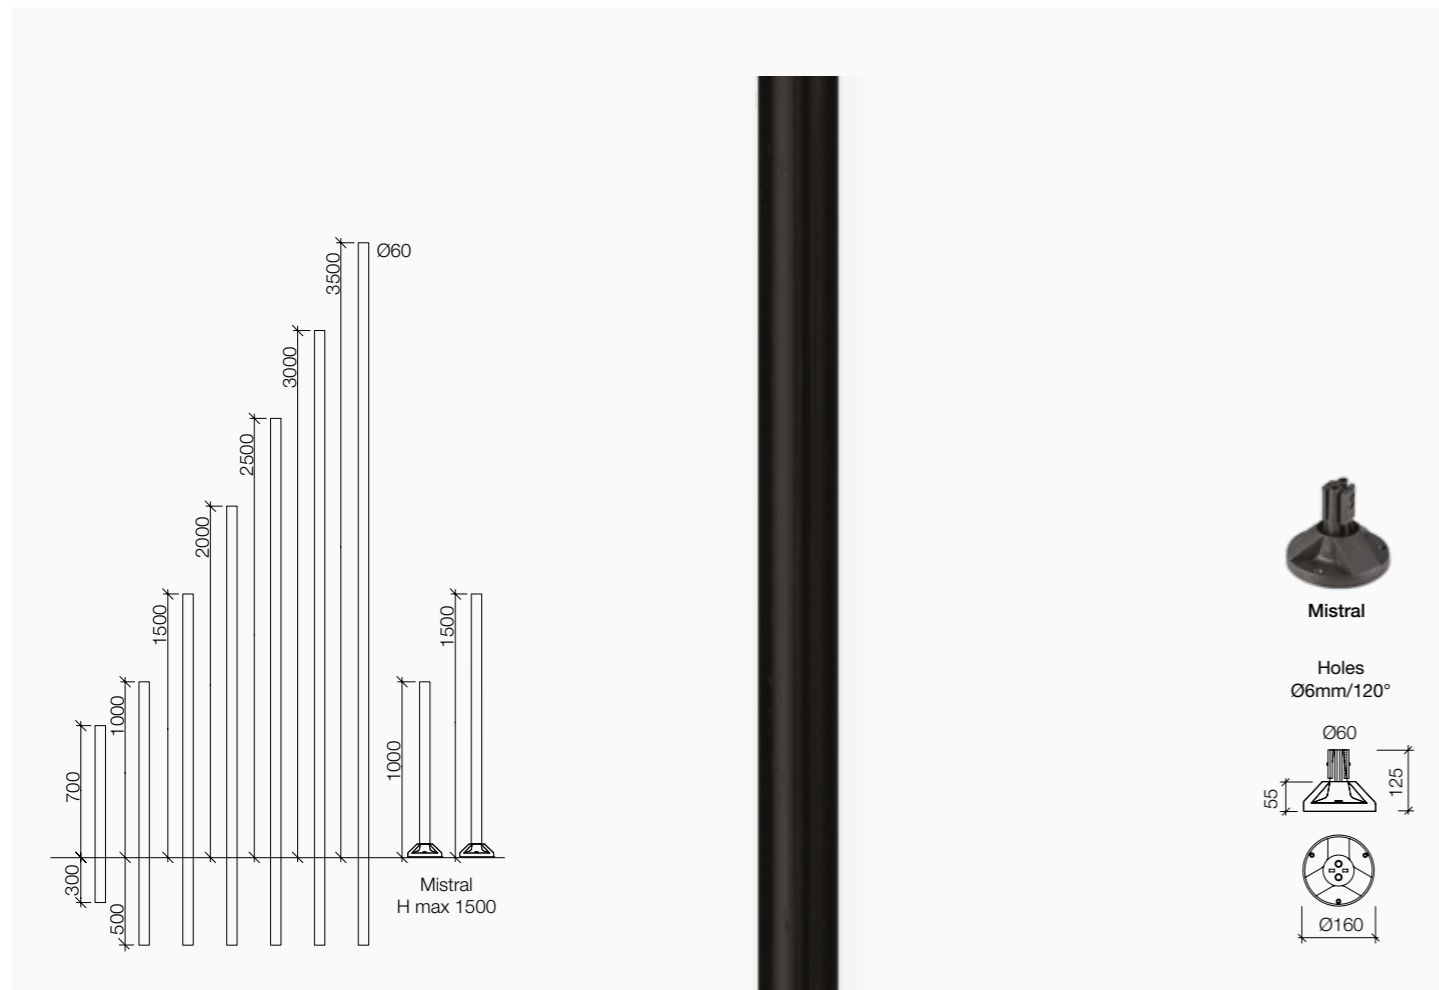

Cylindrical pole Ø60mm for ground mounting or plinth/floor mounting together with the base Mistral. Inside part in galvanised steel 75µm UNI EN 1461 and outside part in smooth black PVC, UV-resistant. Particularly suitable for saline environments. Suggested plinth dimensions: 400x400x400mm.

Installazione Installation

Dettagli tecnici Technical details

Colori Colours

RAL 9005
Nero
Black

Rigo

Palo cilindrico Ø60mm per installazione diretta nel terreno o su plinto/pavimentazione tramite la base palo Mistral. Parte interna in acciaio zincato a caldo 75µm UNI EN 1461 e rivestimento esterno in PVC nero rigato, resistente ai raggi UV. Particolarmente indicato per installazione in zone saline. Plinto consigliato: 400x400x400mm.

Cylindrical pole Ø60mm for ground mounting or plinth/floor mounting together with the base Mistral. Inside part in galvanised steel 75µm UNI EN 1461 and outside part in striped black PVC, UV-resistant. Particularly suitable for saline environments. Suggested plinth dimensions: 400x400x400mm.

Installazione Installation

Dettagli tecnici Technical details

Colori Colours

RAL 9005
Nero
Black

Dimensions				
Ø60x1000mm		1400200N	€ 17,00	6
Ø60x1500mm		1400300N	€ 26,00	6
Ø60x2000mm		1400400N	€ 35,00	6
Ø60x2500mm		1400500N	€ 44,00	6
Ø60x3000mm		1400600N	€ 53,00	6
Ø60x3500mm		1400700N	€ 62,00	3
Ø60x4000mm		1400800N	€ 71,00	3
Accessories		Type		
Mistral		Optional	1480000N	€ 23,00 10

Dimensions				
Ø60x1000mm		1409200N	€ 22,00	6
Ø60x1500mm		1409300N	€ 33,00	6
Ø60x2000mm		1409400N	€ 44,00	6
Ø60x2500mm		1409500N	€ 55,00	6
Ø60x3000mm		1409600N	€ 66,00	6
Accessories		Type		
Mistral		Optional	1480000N	€ 23,00 10