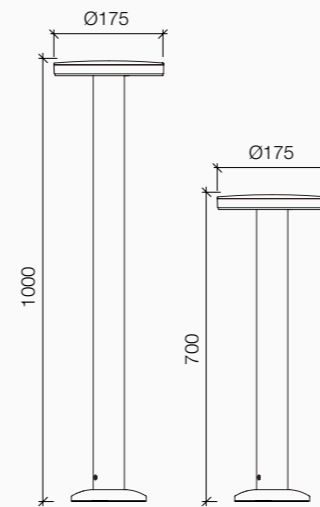

Installazione Installation

Dettagli tecnici Technical details

Diffuser colour

Traslucido
Translucent

Accessori Accessories

Morsetteria lineare IP68
IP68 connector

Colori Colours