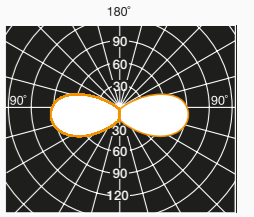

New atmosphere

Urano

Installazione Installation

Dettagli tecnici Technical details

Lamp not included
Max lamp dimension allowed:
Ø60xL125mm

Diffuser colour

Traslucido
Translucent

Accessori Accessories

Morsettiere lineare IP68
IP68 connector

Colori Colours

New atmosphere

Bianca

Installazione Installation

Dettagli tecnici Technical details

Lamp not included
Max lamp dimension allowed:
Ø60xL125mm

Diffuser colour

Traslucido
Translucent

Accessori Accessories

Morsettiere lineare IP68
IP68 connector

Colori Colours