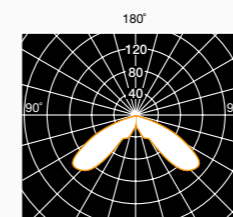

Barcelona/Barrio