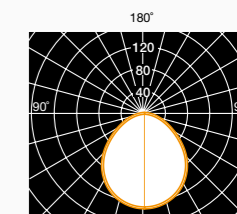

Diffuser colour

Traslucido
Translucent