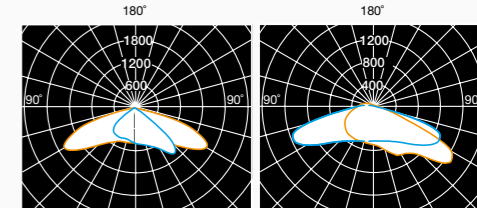

Pedestrian optics

Round symmetrical optics

Street optics short

Street optics medium

Versioni *Versions*

Ottica ciclopedonale
Pedestrian optic

Ottica rotosimmetrica
Round symmetrical optic

Ottica stradale short
Street optic short

Ottica stradale medium
Street optic medium

Accessori *Accessories*

Morsettiera lineare IP68
IP68 connector

Attacco a parete stradale
Urban wall system

Colori *Colours*

RAL 7016
Antracite
Anthracite