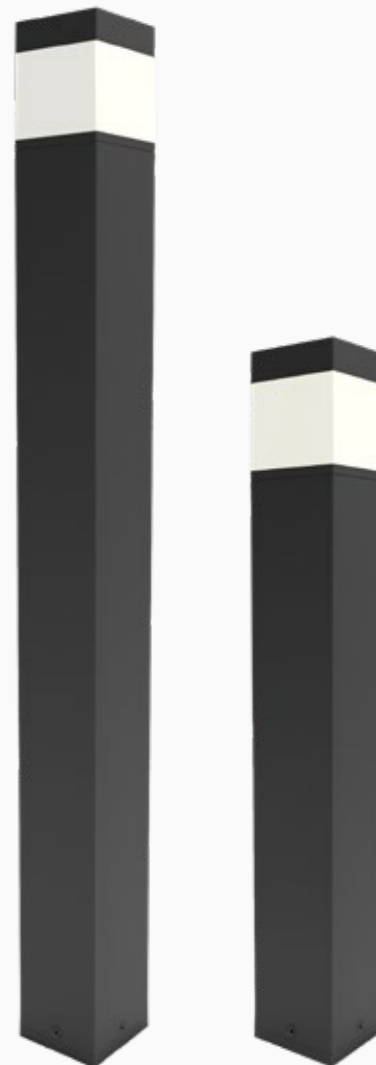

Installazione Installation

Dettagli tecnici Technical details

Lamp not included
Max lamp dimension allowed:
Ø60xL110mm

Diffuser colour

Traslucido
Translucent

Versioni Versions

H 590mm

H 900mm