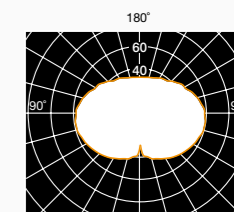

Installazione Installation

Dettagli tecnici Technical details

Lamp not included

Max lamp dimensions allowed:
 Ø70xL110mm (Ø150)
 Ø70xL160mm (Ø200)
 Ø85xL180mm (Ø250)

Diffuser colour

Bianco
White

A	B	C	D
Ø150	300	140	88
Ø200	324	140	88
Ø250	374	150	110