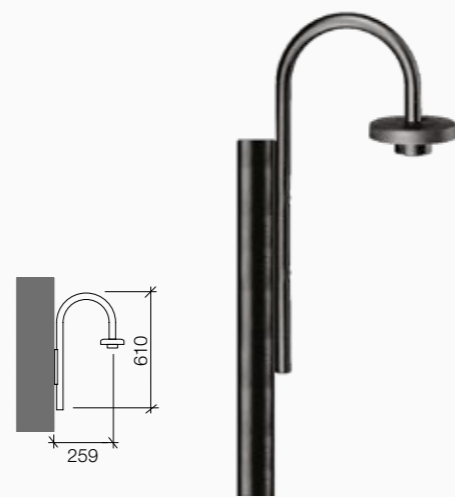

Montaggio rovesciato
Downright mounting

Accessori Accessories

Kit controflangia e tirafondi per Carezza System B
Counter flange and anchor bolts kit for Carezza System B

Colori Colours

RAL 7016
Antracite
Anthracite

Varano System

Installazione Installation

Dettagli tecnici Technical details