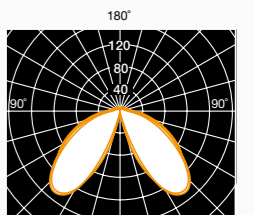

Designed by
M. Frau & D. Bartolini

Installazione Installation

Dettagli tecnici Technical details

Diffuser colour

Trasparente
Transparent

Versioni Versions

Service 1 H 845mm	Service 2 H 845mm	Service 3 H 845mm	Service 1 H 645mm	Service 2 H 645mm	Service 3 H 645mm
-------------------	-------------------	-------------------	-------------------	-------------------	-------------------