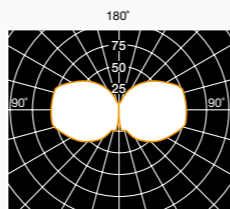

Installazione Installation

Dettagli tecnici Technical details

Lamp not included
Max lamp dimension allowed:
Ø60xL110mm

Diffuser colour

Traslucido
Translucent

Attacco a parete
Residential wall system

Accessori Accessories