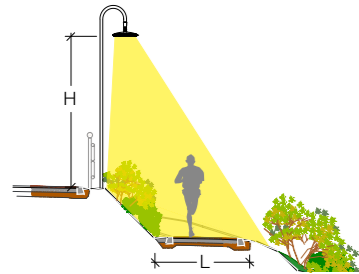

Versions	Dimensions	Class	Power	Kelvin	Output	Efficiency	Dimmable driver			
Ottica ciclopedonale Pedestrian optic	Ø516x200x550mm	☉	35 W	3000 K	4493 lm	128 lm/W	0/1-10 V	2127084S	€ 620,00	1
				4000 K	4849 lm	139 lm/W	0/1-10 V	2127082S	€ 620,00	1
			55,4 W	3000 K	6550 lm	118 lm/W	0/1-10 V	2127484S	€ 635,00	1
				4000 K	7042 lm	127 lm/W	0/1-10 V	2127482S	€ 635,00	1
		☐	35 W	3000 K	4493 lm	128 lm/W	0/1-10 V	2123084S	€ 620,00	1
				4000 K	4849 lm	139 lm/W	0/1-10 V	2123082S	€ 620,00	1
			55,4 W	3000 K	6550 lm	118 lm/W	0/1-10 V	2123484S	€ 635,00	1
				4000 K	7042 lm	127 lm/W	0/1-10 V	2123482S	€ 635,00	1

I= Pole spacing (m)
H= Height (m)
L= Road width (m)
Emed= Average illuminance (Lux)
Emin= Minimum illuminance (Lux)

I m	H m	L m	Emed Lux	Emin Lux	
35W	20	3,5	3	27	13