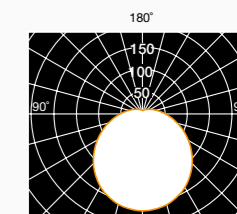

Designed by
P.L. Freschi

Installazione Installation

Dettagli tecnici Technical details

Lamp not included
Max lamp dimension allowed:
Ø60xL110mm (E27)

Diffuser colour

Traslucido
Translucent

10W - E27 + 8,7W Led