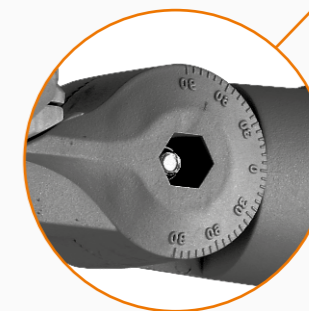

Arredo urbano stradale *Urban architectural & street luminaires*

Discovery Frusta

Apparecchio d'arredo urbano configurabile in posizione verticale/orizzontale con regolazione del tilt $\pm 90^\circ$ (step di 5°) per pali $\varnothing 60\text{mm}$. Realizzato in pressofusione di alluminio, anodizzato e verniciato a polvere con pre-trattamento specifico per esterni. Diffusore in vetro piano temperato di spessore 4mm e vano cablaggio removibile per manutenzione senza utilizzo di attrezzi. Lenti in PMMA trasparenti, inalterabili ai raggi UV. Driver con scaricatore di sovratensione -common mode 10kv, differential mode 6kv. Completo di sezionatore e valvola osmotica.

Urban architectural luminaire, suitable for pole tops $\varnothing 60\text{mm}$ and adjustable in vertical/horizontal position with tilt regulation $\pm 90^\circ$ and steps of 5° . Made in die-cast aluminium, anodized and powder-coated with pre-treatment specific for outdoor. Tempered flat glass diffuser 4mm thick and removable wiring compartment for tool-free maintenance. Transparent PMMA lenses UV resistant. Driver with over voltage protection -common mode 10kv, differential mode 6kv. Complete with cut-out system via disconnecting switch and osmotic valve.

Installazione *Installation*

Dettagli tecnici *Technical details*

Diffuser colour

Trasparente
Transparent

Versioni *Versions*

Ottica ciclopedonale
Pedestrian optic

Ottica rotosimmetrica
Round symmetrical optic

Ottica stradale short
Street optic short

Ottica stradale medium
Street optic medium

Accessori *Accessories*

Morsettiera lineare IP68
IP68 connector

Attacco a parete stradale
Urban wall system

Colori *Colours*

RAL 7016
Antracite
Anthracite