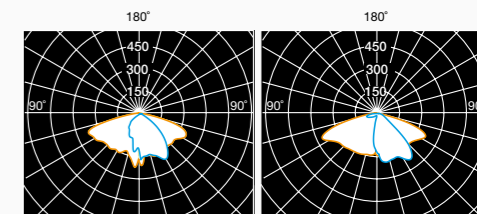

Street optics short Street optics medium

Versioni Versions

Ottica ciclopedonale
Pedestrian optic

Ottica rotosimmetrica
Round symmetrical optic

Ottica stradale short
Street optic short

Ottica stradale medium
Street optic medium

Accessori Accessories

Morsettiera lineare IP68
IP68 connector

Oracolo fissaggio a parete
Oracolo Wall System

Colori Colours

RAL 7016
Antracite
Anthracite

Cor-ten
Rust