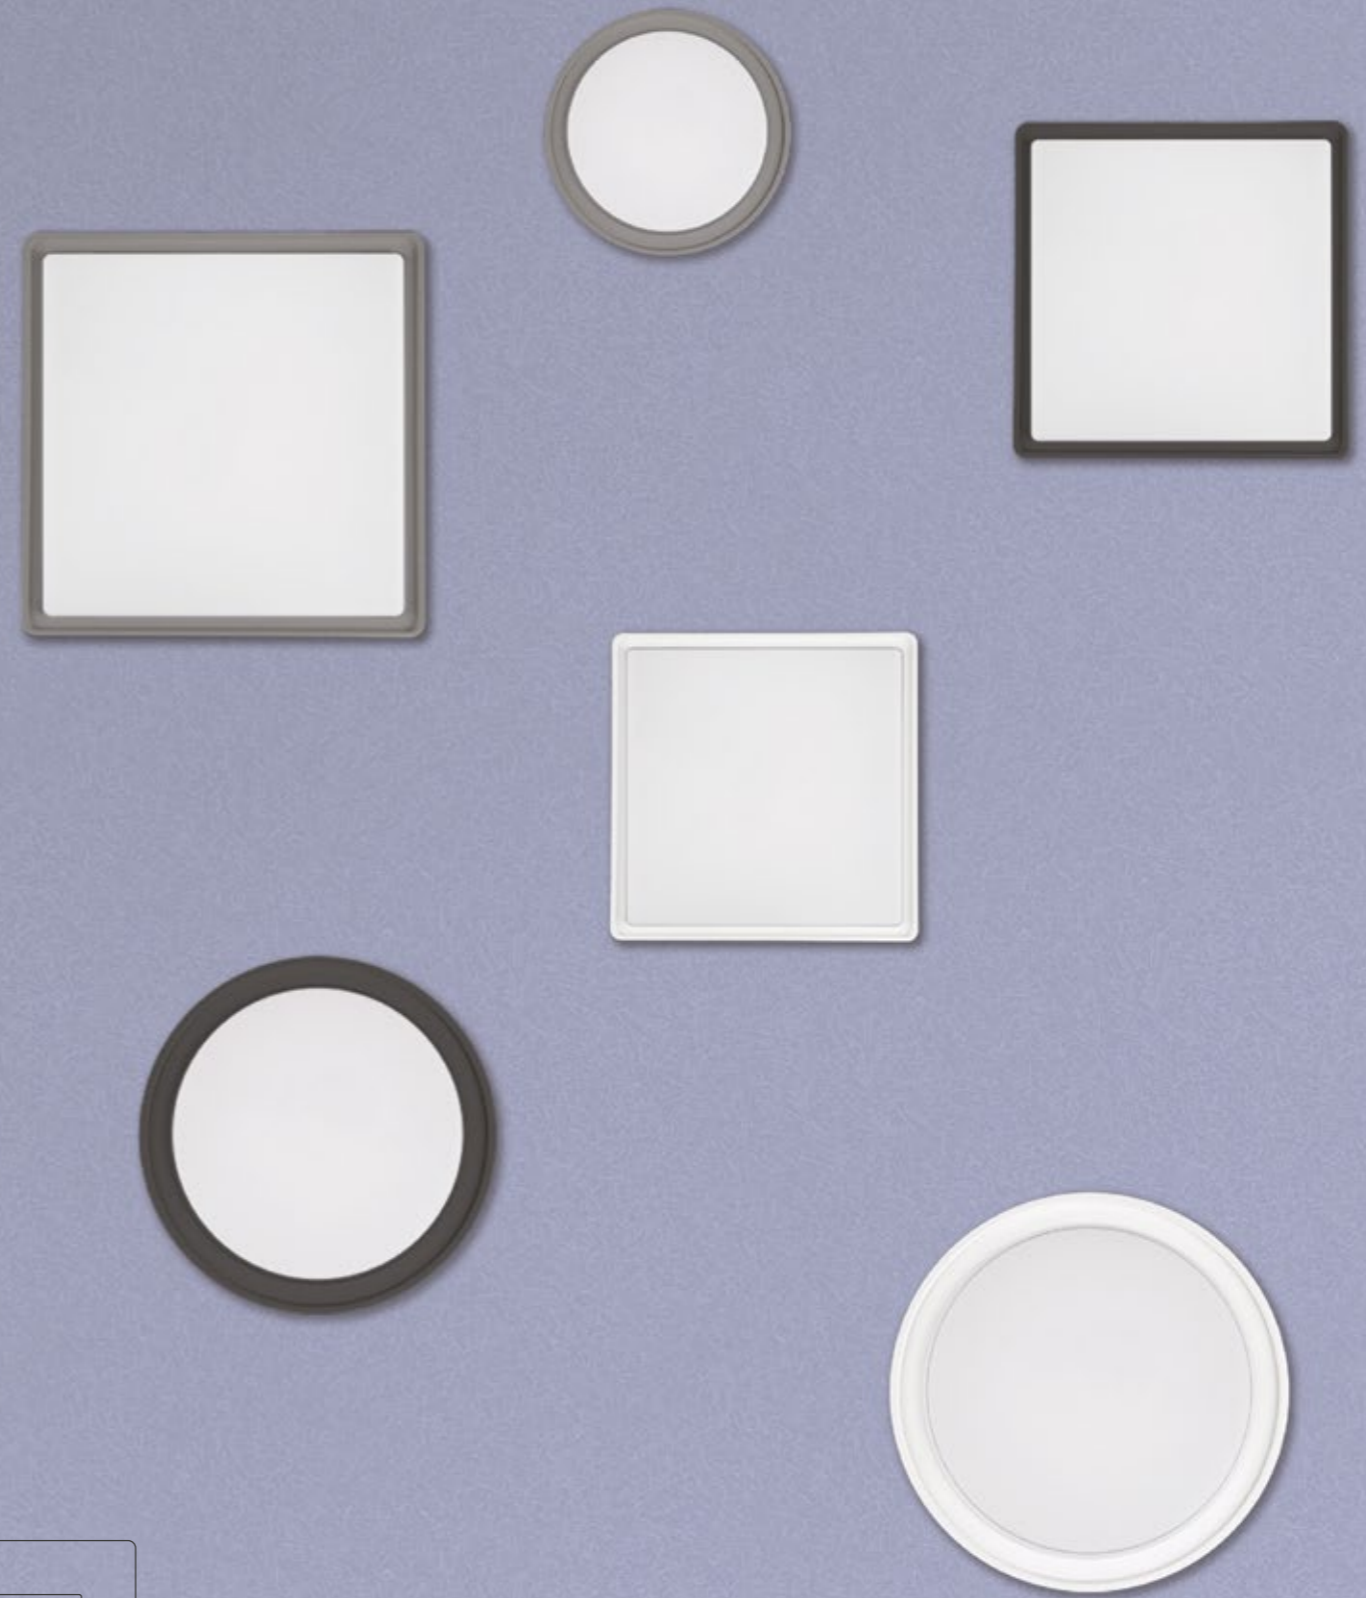

Luci d'ambiente Ambient lights

Pin & Plug

Una gamma dalla linea semplice ma elegante, adatta a tutti contesti. Forme basiche ma senza tempo, fonti di luce che danno vita ad ogni ambiente: semplice, ricercato, interno, esterno. Luce d'accento e luce primaria, luce che brilla e che riscalda, luce che aumenta e diminuisce d'intensità seguendo il ritmo della vita.

A range that is both elegant and simple, suitable for all contexts. Basic and timeless shapes, light that enlivens every environment: naive, stylish, indoor, outdoor.

Main light and accent light, sparkling and warming, light that increases and decreases in intensity according to the rhythm of life.