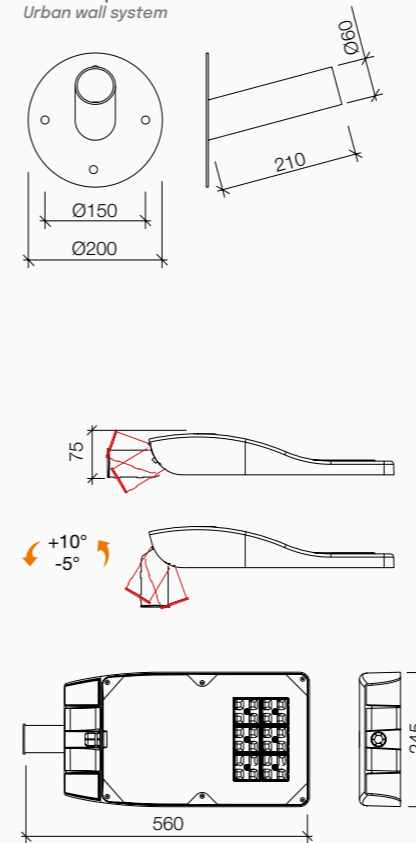

Arredo urbano stradale Urban architectural & street luminaires

Skill

Armatura per installazione su pali Ø60mm in testa, in pressofusione di alluminio anodizzato e verniciata a polvere, con pretrattamento specifico per esterni. Testapalo configurabile in posizione verticale/orizzontale con regolazione del tilt ±10° a step di 5°. Diffusore in vetro piano temperato trasparente spessore 4mm e lente in PMMA trasparente inalterabile ai raggi UV. Driver con scaricatore di sovratensione tensione -common mode 10kV, differential mode 6kV-. Completo di valvola osmotica.

Street light suitable for pole tops Ø60mm in die-cast aluminium, anodized and powder-coated with pre-treatment specific for outdoor. Pole-top adjustable in vertical/horizontal position with tilt regulation ±10° in steps of 5°. Flat, transparent, tempered glass diffuser 4mm thick and transparent PMMA lens UV resistant. Driver with over voltage protection -common mode 10kv, differential mode 6kv-. Complete with osmotic valve.

Installazione Installation

Dettagli tecnici Technical details

Diffuser colour

Trasparente
Transparent

Versioni Versions

Ottica ciclopedonale
Pedestrian optic

Ottica stradale short
Street optic short

Ottica stradale medium
Street optic medium

Accessori Accessories

Morsettiera lineare IP68
IP68 connector

Attacco a parete stradale
Urban wall system

Colori Colours

RAL 9006
Grigio
Grey