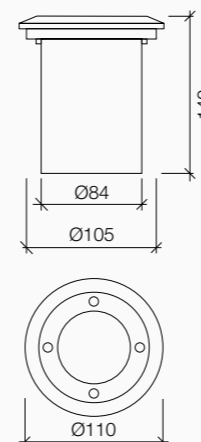

Installazione Installation

Dettagli tecnici Technical details

Lamp not included
Max lamp dimensions allowed
Ø50xL56mm

Diffuser colour

Trasparente
Transparent

Accessori Accessories

Morsettiera lineare IP68
IP68 connector