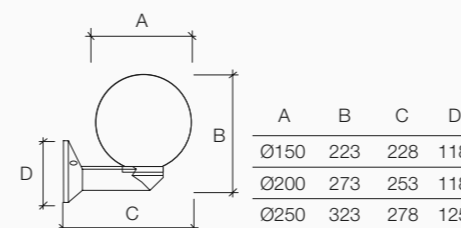

Lamp not included

Max lamp dimensions allowed:
 Ø70xL110mm (Ø150)
 Ø70xL160mm (Ø200)
 Ø85xL180mm (Ø250)

Diffuser colour

Bianco
White

Versions	Dimensions	Power	Code		
Sfera collo a vite Sfera screw neck	Ø150x223x228mm	max 8 W - E27	1303001B	€ 19,00	1
	Ø200x273x253mm	max 15 W - E27	1303101B	€ 24,00	1
Sfera collo a baionetta Sfera bayonet neck	Ø250x323x278mm	max 21 W - E27	1303201B	€ 30,00	1