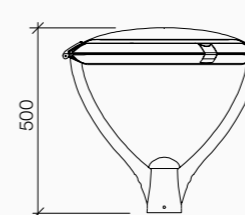

Arredo urbano stradale *Urban architectural & street luminaires*

Discovery TP

Apparecchio d'arredo urbano per installazione su pali Ø60/76mm in testa. Realizzato in pressofusione di alluminio, anodizzato e verniciato a polvere con pre-trattamento specifico per esterni. Diffusore in vetro piano temperato di spessore 4mm e vano cablaggio removibile per manutenzione senza utilizzo di attrezzi. Lenti in PMMA trasparenti, inalterabili ai raggi UV. Driver con scaricatore di sovratensione -common mode 10kv, differential mode 6kv. Completo di sezionatore e valvola osmotica.

Urban architectural luminaire suitable for pole tops Ø60/76mm. Made in die-cast aluminium, anodized and powder-coated with pre-treatment specific for outdoor. Tempered flat glass diffuser 4mm thick and removable wiring compartment for tool-free maintenance. Transparent PMMA lenses UV resistant. Driver with over voltage protection -common mode 10kv, differential mode 6kv. Complete with cut-out system via disconnecting switch and osmotic valve.

Installazione *Installation*

Dettagli tecnici *Technical details*

Diffuser colour

Trasparente
Transparent

Versioni *Versions*

Ottica ciclopedonale
Pedestrian optic

Ottica rosimmetrica
Round symmetrical optic

Ottica stradale short
Street optic short

Ottica stradale medium
Street optic medium

Accessori *Accessories*

Morsettiera lineare IP68
IP68 connector

Colori *Colours*

RAL 7016
Antracite
Anthracite