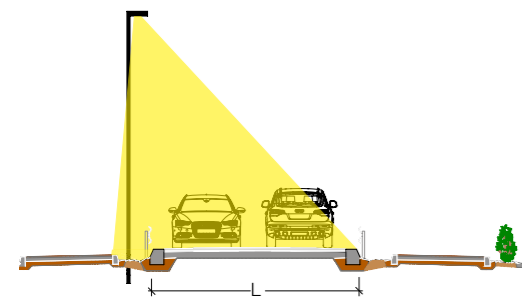

Versions	Dimensions	Installation	Power	Kelvin	Output	Efficiency	Dimmable driver					
Edge T 3000m fuori terra Ground height	H tot 3500mm	Palo interrato System A Buried pole System A	2x28,7 W	3000 K	2x3502 lm	127 lm/W	--	107T084S	107T084J	107T084M	€ 1.372,00	1
				DALI	107T17DS	107T17DJ	107T17DM	€ 1.492,00	1			
			2x41,4 W	4000 K	2x3647 lm	132 lm/W	--	107T082S	107T082J	107T082M	€ 1.372,00	1
				DALI	107T17FS	107T17FJ	107T17FM	€ 1.492,00	1			
			2x41,4 W	3000 K	2x5339 lm	127 lm/W	--	107TX84S	107TX84J	107TX84M	€ 1.432,00	1
				DALI	107TX7DS	107TX7DJ	107TX7DM	€ 1.552,00	1			
	2x41,4 W	4000 K	2x5753 lm	137 lm/W	--	107TX82S	107TX82J	107TX82M	€ 1.432,00	1		
		DALI	107TX7FS	107TX7FJ	107TX7FM	€ 1.552,00	1					
	H tot 3000mm	Palo flangiato System B Flanged pole System B	2x28,7 W	3000 K	2x3502 lm	127 lm/W	--	107E184S	107E184J	107E184M	€ 1.428,00	1
				DALI	107E17DS	107E17DJ	107E17DM	€ 1.548,00	1			
			2x28,7 W	4000 K	2x3647 lm	132 lm/W	--	107E182S	107E182J	107E182M	€ 1.428,00	1
				DALI	107E17FS	107E17FJ	107E17FM	€ 1.548,00	1			
2x41,4 W			3000 K	2x5339 lm	127 lm/W	--	107EX84S	107EX84J	107EX84M	€ 1.488,00	1	
			DALI	107EX7DS	107EX7DJ	107EX7DM	€ 1.608,00	1				
2x41,4 W	4000 K	2x5753 lm	137 lm/W	--	107EX82S	107EX82J	107EX82M	€ 1.488,00	1			
	DALI	107EX7FS	107EX7FJ	107EX7FM	€ 1.608,00	1						

L= Road width (m)
I= Pole spacing (m)
Emed= Average illuminance (Lux)
Emin= Minimum illuminance (Lux)

L m	I m	Emed Lux	Emin Lux	
56,8W	5	20	39	15