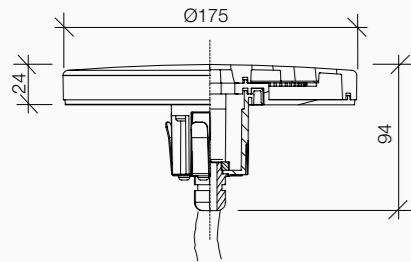

Installazione Installation

Dettagli tecnici Technical details

Diffuser colour

Traslucido
Translucent