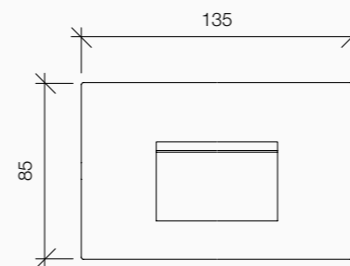

Incassi Recessed luminaires

Maia

Segna passo per incasso a parete su scatola civile standard 503 a 3 moduli. Realizzato in policarbonato traslucido con mascherina verniciata previo pretrattamento specifico per esterni. Scatola ad incasso universale 503 -controcassa- Inclusa. Driver integrato. Da montare solo su pareti piane.

Wall-recessing luminaire complete with recessed box - standard 503 junction box 3 modules for civil use -. Housing in moulded translucent polycarbonate and front cover painted with pre-treatment specific for outdoor. Built-in driver. To be mounted only on flat walls.

Installazione Installation

Dettagli tecnici Technical details

Dimensions	Power	Kelvin	Output					
135x85x50mm	1,5 W	3000 K	84 lm	1008184S	1008184M	1008184B	€ 88,00	1
		4000 K	87 lm	1008182S	1008182M	1008182B	€ 88,00	1