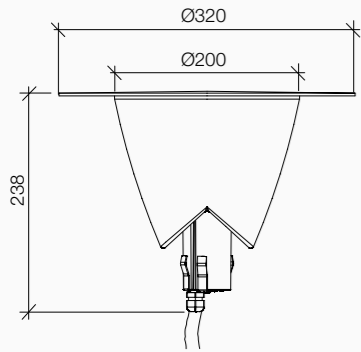

Dettagli tecnici Technical details

Lamp not included
Max lamp dimension allowed:
Ø60xL125mm

Diffuser colour

Traslucido
Translucent

Accessori Accessories

Morsettiere lineare IP68
IP68 connector

Colori Colours