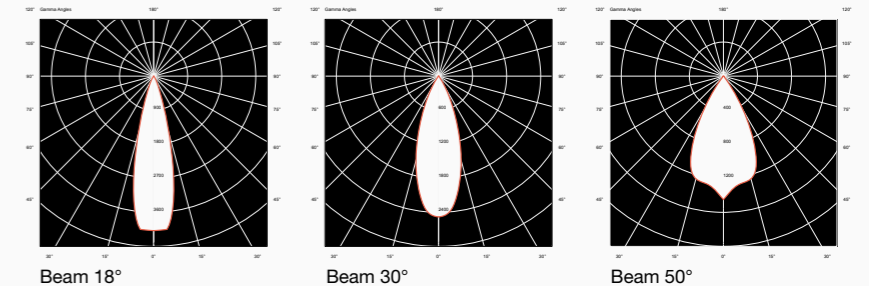

Installazione Installation

Dettagli tecnici Technical details

Diffuser colour

Trasparente
Transparent

Accessori Accessories

Morsettiere lineare IP68
IP68 connector

Colori Colours

Dimensions	Power	Kelvin	Beam 18°	Beam 30°	Beam 50°		
Ø42x72mm	3 W	3000 K	4046184W	4046284W	4046384W	€ 138,00	1
		4000 K	4046182W	4046282W	4046382W	€ 138,00	1