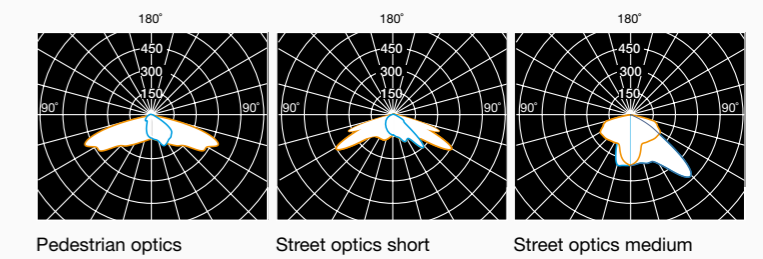

Arredo urbano stradale Urban architectural & street luminaires

Skill

Armatura per installazione su pali Ø60mm in testa, in pressofusione di alluminio anodizzato e verniciata a polvere, con pretrattamento specifico per esterni. Testapalo configurabile in posizione verticale/orizzontale con regolazione del tilt ±10° a step di 5°. Diffusore in vetro piano temperato trasparente spessore 4mm e lente in PMMA trasparente inalterabile ai raggi UV. Driver con scaricatore di sovratensione tensione -common mode 10kV, differential mode 6kV-. Completo di valvola osmotica.

Street light suitable for pole tops Ø60mm in die-cast aluminium, anodized and powder-coated with pre-treatment specific for outdoor. Pole-top adjustable in vertical/horizontal position with tilt regulation ±10° in steps of 5°. Flat, transparent, tempered glass diffuser 4mm thick and transparent PMMA lens UV resistant. Driver with over voltage protection -common mode 10kv, differential mode 6kv-. Complete with osmotic valve.

Installazione Installation

Dettagli tecnici Technical details

Diffuser colour

Trasparente
Transparent

Versioni Versions

Ottica ciclopedonale
Pedestrian optic

Ottica stradale short
Street optic short

Ottica stradale medium
Street optic medium

Accessori Accessories

Morsettiera lineare IP68
IP68 connector

Attacco a parete stradale
Urban wall system

Colori Colours

RAL 9006
Grigio
Grey