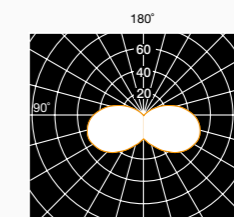

Barcelona/Barrio Opal

Nota: il diagramma polare è da ritenersi indicativo perché dipende dalla lampada che si utilizza.
Note: the polar diagram is indicative because it depends on the type of lamp used

Versioni *Versions*

Barcelona diffusore trasparente
Barcelona transparent diffuser

Barcelona diffusore opale
Barcelona opal diffuser

Barrio diffusore trasparente
Barrio transparent diffuser

Barrio diffusore opale
Barrio opal diffuser

Colori *Colours*

RAL 9005
Nero
Black