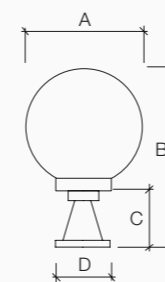

Installazione Installation

Dettagli tecnici Technical details

Lamp not included

Max lamp dimensions allowed:
 Ø70xL110mm (Ø150)
 Ø70xL160mm (Ø200)
 Ø85xL180mm (Ø250)

Diffuser colour

Bianco
White

A	B	C	D
Ø150	300	140	88
Ø200	324	140	88
Ø250	374	150	110