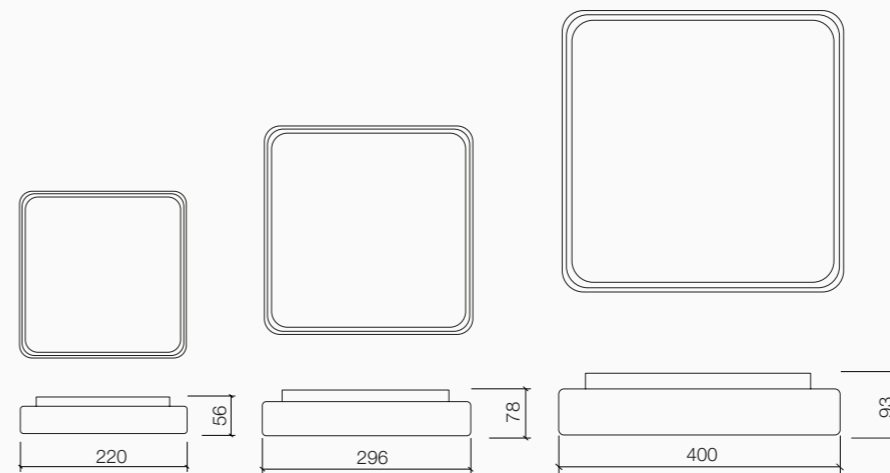

Luci d'ambiente Ambient lights

Plug

Plafoniera per installazione a parete o soffitto, con temperatura colore 3000 K/4000 K selezionabile tramite CCT switch. Realizzata in materiale plastico, con fondello in ABS colorato in pasta e diffusore in policarbonato traslucido stabilizzato ai raggi UV. Driver integrato. Particolarmente indicata per installazione in zone saline.

Surface applique for wall and ceiling mounting, 3000 K/4 000K selectable via a CCT switch. Housing in thermoplastic material, particularly suitable for saline environments. Base in ABS coloured granule and diffuser in translucent polycarbonate UV stabilised. Built-in driver.

Installazione Installation

Dettagli tecnici Technical details

Diffuser colour

Traslucido
Translucent

Versioni Versions

220mm   300mm   400mm

Colori Colours