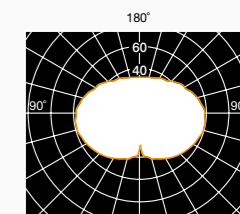

Lamp not included

Max lamp dimensions allowed:
 Ø70xL110mm (Ø150)
 Ø70xL160mm (Ø200)
 Ø85xL180mm (Ø250)

Diffuser colour

Bianco
White

Versions	Dimensions	Power	Code		
Sfera collo a vite Sfera screw neck	Ø150x223x228mm	max 8 W - E27	1303001B	€ 19,00	1
	Ø200x273x253mm	max 15 W - E27	1303101B	€ 24,00	1
Sfera collo a baionetta Sfera bayonet neck	Ø250x323x278mm	max 21 W - E27	1303201B	€ 30,00	1