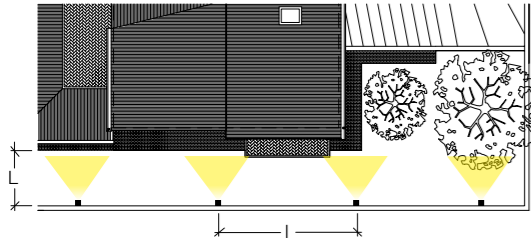

Morsettiere lineare IP68
IP68 connector

Colori Colours

Versions	Dimensions	Power	Kelvin	Output					
H 752mm	85x256x752mm	15 W	3000 K	969 lm	1020184S	1020184J	1020184M	€ 278,00	1
			4000 K	969 lm	1020182S	1020182J	1020182M	€ 278,00	1