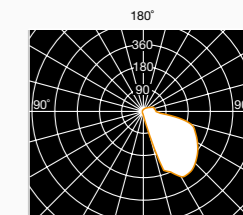

Incassi Recessed luminaires

Maia

Segna passo per incasso a parete su scatola civile standard 503 a 3 moduli. Realizzato in policarbonato traslucido con mascherina verniciata previo pretrattamento specifico per esterni. Scatola ad incasso universale 503 -controcassa- Inclusa. Driver integrato. Da montare solo su pareti piane.

Wall-recessing luminaire complete with recessed box - standard 503 junction box 3 modules for civil use -. Housing in moulded translucent polycarbonate and front cover painted with pre-treatment specific for outdoor. Built-in driver. To be mounted only on flat walls.

Installazione Installation

Dettagli tecnici Technical details

Dimensions	Power	Kelvin	Output					
135x85x50mm	1,5 W	3000 K	84 lm	1008184S	1008184M	1008184B	€ 88,00	1
		4000 K	87 lm	1008182S	1008182M	1008182B	€ 88,00	1