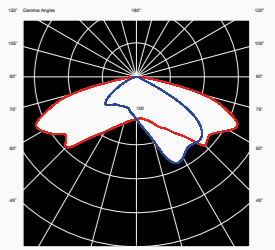

Versioni *Versions*

4000mm fuori terra
Ground height

4000mm fuori terra
Ground height

Accessori *Accessories*

Kit controflangia e tirafondi per Edge - System B
Counter flange and anchor bolts kit for Edge - System B

Colori *Colours*

RAL 7016
Antracite
Anthracite

Cor-ten
Rust

RAL 9006
Grigio
Grey