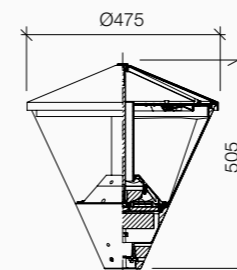

Barrio Plus