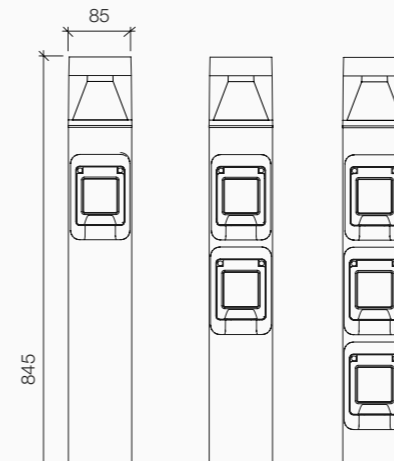

Bollard & Applique Bollards & Appliques

Delux 360° Service

Bollard a sezione quadrata in alluminio estruso anodizzato con parte superiore in pressofusione di alluminio e base per installazione su plinto/pavimentazione in tecnopolimero rinforzato. Diffusore in PMMA trasparente inalterabile ai raggi UV e circuito led a tensione di rete. Completo di 2/4/6 moduli service con coperchio in IP55, predisposto per: presa universale SCHUKO, torcia removibile, presa USB, sensore di presenza interruttore 1P 10A, da ordinare separatamente. Completo di pressacavo metallico PG9 e cavo H05RN-F 3x0,75mm². Disponibile parzializzatore ad 1 o 3 luci da ordinare separatamente.

Square shaped bollard in extruded aluminium, with top cover in die-cast aluminium and base for plinth/floor installation in reinforced thermoplastic. Transparent PMMA diffuser UV resistant, and mains powered Led's circuit. Complete with 2/4/6 service modules with front cover IP55. Available modules: SCHUKO socket, removable torch, USB port, motion sensor, 1P 10A way switch, to be ordered separately. Supplied with PG9 metallic cable gland and cable H05RN-F 3x0,75mm². Accessory for 1 or 3 light beams to be ordered separately.

Designed by
M. Frau & D. Bartolini

Installazione Installation

Dettagli tecnici Technical details

Diffuser colour

Trasparente
Transparent

Versioni Versions

Service 1 H 845mm	Service 2 H 845mm	Service 3 H 845mm	Service 1 H 645mm	Service 2 H 645mm	Service 3 H 645mm

Accessori Accessories

Morsettiera lineare IP68 IP68 connector	Parzializzatore a 1 luce Accessory for 1 light beam	Parzializzatore a 3 luci Accessory for 3 light beams

Colori Colours

	RAL 7016 Antracite Anthracite		Cor-ten Rust		RAL 9006 Grigio Grey