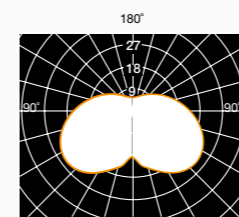

Illuminazione residenziale Residential luminaires

Sfera Led IP44

Sfera completa di base per montaggio diretto su pali o bracci Ø60mm particolarmente indicata per installazione in zone saline. Diffusore con attacco a baionetta in PMMA e base in policarbonato autoestinguente completa di blocca cavo per cavo max Ø10mm. Gruppo cablaggio composto da cono di copertura per ricovero driver e supporto circuito Led in tecnopolimero rinforzato.

Globe shaped luminaire complete with base for upright installation on poles or brackets Ø60mm, particularly suitable for saline environments. PMMA diffuser with bayonet neck and base in self-extinguishing polycarbonate complete with cord block for cable max Ø10mm. Reinforced thermoplastic covering cone for Led wiring support and driver recovery.

Installazione Installation

Dettagli tecnici Technical details

Diffuser colour

Bianco
White

Trasparente
Transparent

Fumè
Smoked

Semi verniciato
Half part black

White

Transparent

Smoked

Half part black

Versioni Versions

Ø250mm

Ø300mm

Ø400mm