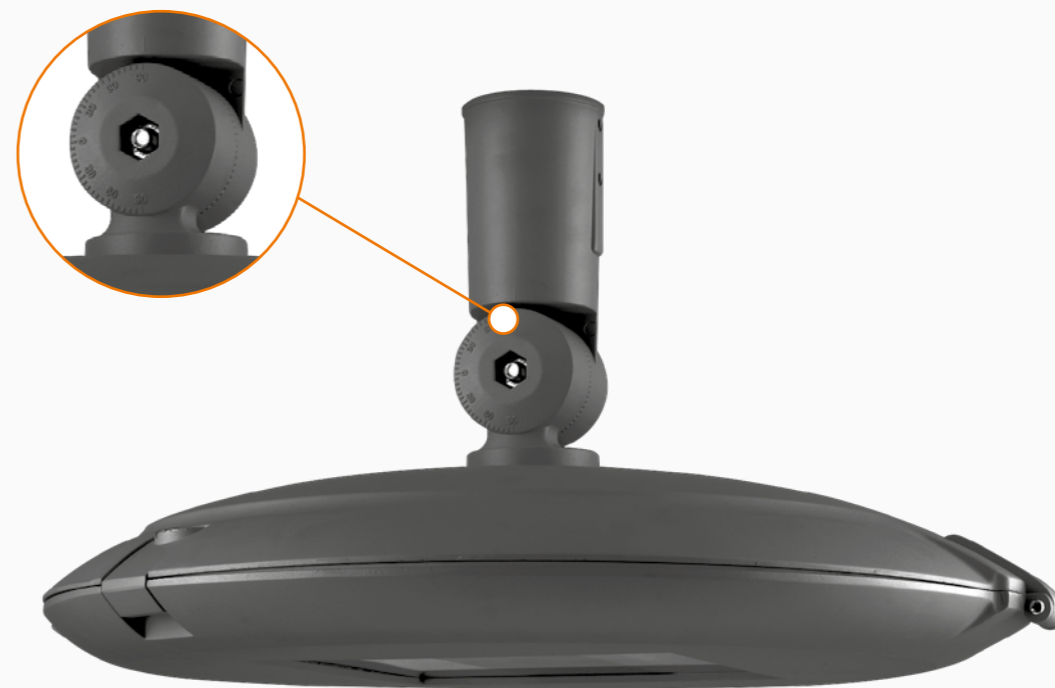

Arredo urbano stradale Urban architectural & street luminaires

Discovery Pastorale

Apparecchio d'arredo urbano per palo / braccio pastorale Ø60mm. Realizzato in pressofusione di alluminio, anodizzato e verniciato a polvere con pre-trattamento specifico per esterni. Diffusore in vetro piano temperato di spessore 4mm e vano cablaggio removibile per manutenzione senza utilizzo di attrezzi. Lenti in PMMA trasparenti, inalterabili ai raggi UV. Driver con scaricatore di sovratensione -common mode 10kv, differential mode 6kv. Completo di sezionatore e valvola osmotica.

Urban architectural luminaire, suitable for pastoral poles or brackets Ø60mm. Made in die-cast aluminium, anodized and powder-coated with pre-treatment specific for outdoor. Tempered flat glass diffuser 4mm thick and removable wiring compartment for tool-free maintenance. Transparent PMMA lenses UV resistant. Driver with over voltage protection -common mode 10kv, differential mode 6kv. Complete with cut-out system via disconnecting switch and osmotic valve.

Installazione Installation

Dettagli tecnici Technical details

Diffuser colour

Trasparente
Transparent