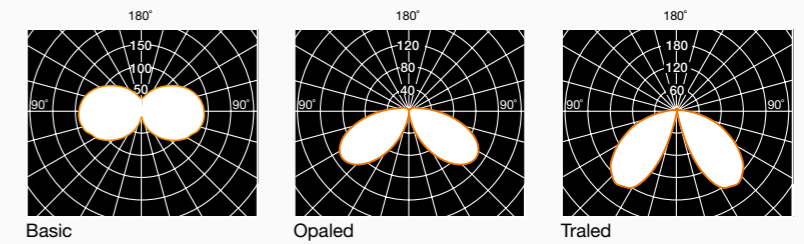

Diffuser colour

Accessori Accessories

Morsettiere lineare IP68
IP68 connector

Colori Colours

RAL 9005
Nero
Black

RAL 9006
Grigio
Grey

AISI 316L
Acciaio
Stainless steel