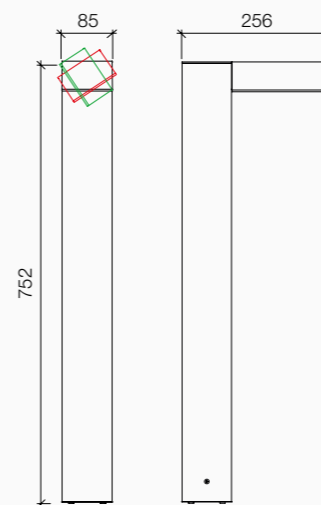

Bollard & Applique Bollards & Appliques

Delux 90°

Bollard a sezione quadrata in alluminio estruso anodizzato e verniciato a polvere con pretrattamento specifico per esterni. Parte superiore in pressofusione di alluminio e base per installazione su plinto/pavimentazione in tecnopolimero rinforzato. Diffusore in PMMA traslucido inalterabile ai raggi UV ruotabile di $\pm 180^\circ$ e circuito led a tensione di rete. Completo di pressacavo metallico PG9 e cavo H05RN-F 3x0,75mm².

Square shaped bollard in extruded aluminium anodised and powder-coated with pre-treatment specific for outdoor. Top cover in die-cast aluminium and base for plinth/floor installation in reinforced thermoplastic. Translucent PMMA diffuser UV resistant adjustable of $\pm 180^\circ$, and mains powered Led's circuit. Supplied with PG9 metallic cable gland and cable H05RN-F 3x0,75mm².

Designed by
M. Frau & D. Bartolini

Installazione Installation

Dettagli tecnici Technical details

Diffuser colour

Traslucido
Translucent

Versioni Versions

H 752mm

Accessori Accessories

Morsettiere lineare IP68
IP68 connector

Colori Colours