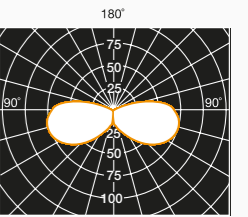

New atmosphere

Saturno

Installazione Installation

Dettagli tecnici Technical details

Lamp not included
Max lamp dimension allowed:
Ø60xL110mm

Diffuser colour

Traslucido
Translucent

Accessori Accessories

Morsettiere lineare IP68
IP68 connector

Colori Colours

New atmosphere

Febe

Installazione Installation

Dettagli tecnici Technical details

Lamp not included
Max lamp dimension allowed:
Ø60xL110mm

Diffuser colour

Traslucido
Translucent

Accessori Accessories

Morsettiere lineare IP68
IP68 connector

Colori Colours