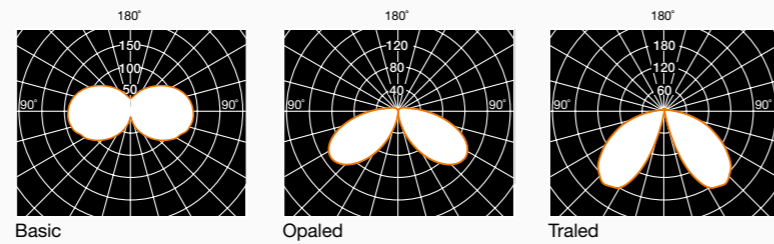

Installazione Installation

Dettagli tecnici Technical details

Lamp not included
Max lamp dimension allowed:
Ø60xL115mm (E27)

Attacco a parete
Residential wall system

Diffuser colour

Accessori Accessories

Morsettiere lineare IP68
IP68 connector