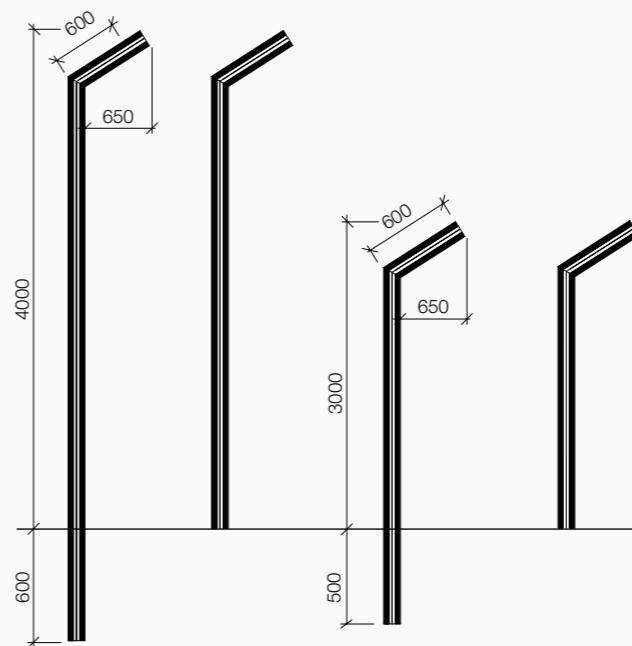

Edge 60°

Apparecchio d'arredo urbano con braccio a 60° e palo in alluminio estruso anodizzato e verniciato a polvere, con pretrattamento specifico per esterni. Disponibile con o senza flangia in 2 altezze. Una membrana bituminosa autoadesiva rinforzata con film in alluminio resistente al fuoco ricopre la parte inferiore del palo -versione interrata- per proteggerlo dalla corrosione. Lente in PMMA trasparente, inalterabile ai raggi UV. Asola e morsettiera 4x16mm² CLII con portafusibili e portello di chiusura. Profilo decorativo laterale ad incastro in policarbonato. Kit controflangia e tirafondi da ordinare separatamente.

Urban architectural luminaire with 60° tilt arm and pole in extruded anodized, powder-coated aluminium with pre-treatment for outdoor. Available with or without flange in 2 heights. A self-adhesive bituminous membrane reinforced with aluminium film and fire resistant is stuck on the bottom part of the pole and preserves it against corrosion and weathering -buried version-. Non yellowing, transparent PMMA lens. Hole and 4x16mm² CLII terminal block with fuse holder and closing door. Interlocking decorative side profile in polycarbonate. Anchor bolts and counter flange kit to be ordered separately.

Designed by
M. Frau & D. Bartolini

Installazione *Installation*

Dettagli tecnici *Technical details*

Flange for H3500 ground height
Fixing holes Ø18mm

Versioni *Versions*

4000mm fuori terra
Ground height

3000mm fuori terra
Ground height

Accessori *Accessories*

Kit controflangia e tirafondi per Edge - System B
Counter flange and anchor bolts kit for Edge - System B

Colori *Colours*