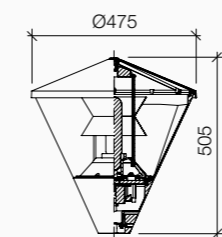

Arredo urbano stradale *Urban architectural & street luminaires*

Barcelona & Barrio

Apparecchio d'arredo urbano per installazione su pali Ø60mm in testa. Parte superiore in tecnopolimero rinforzato, riflettore in alluminio, diffusore a sezione esagonale in PMMA opale o trasparente inalterabile ai raggi UV di spessore 3,5mm. Base in pressofusione di alluminio anodizzato e verniciata a polvere con pretrattamento specifico per esterni, frangiluce in alluminio verniciato nero esternamente -versione con diffusore trasparente.

Urban architectural luminaire suitable for pole tops Ø60mm. Cover in reinforced thermoplastic, aluminium reflector, and hexagonal diffuser in transparent or opal PMMA UV resistant 3,5mm thick. Base in die-cast aluminium anodized and powder coated with pre-treatment specific for outdoor and aluminium antiglare louver black coated outside -version with transparent diffuser.

Installazione *Installation*

Dettagli tecnici *Technical details*

Barrio

Diffuser colour

Trasparente
Transparent

Opale
Opal

Lamp not included
Max lamp dimension allowed:
Ø80xL210mm

Lamp not included
Max lamp dimension allowed:
Ø90xL245mm

Nota: il diagramma polare è da ritenersi indicativo perché dipende dalla lampada che si utilizza.
Note: the polar diagram is indicative because it depends on the type of lamp used

Versioni *Versions*

Barcelona diffusore trasparente
Barcelona transparent diffuser

Barcelona diffusore opale
Barcelona opal diffuser

Barrio diffusore trasparente
Barrio transparent diffuser

Barrio diffusore opale
Barrio opal diffuser

Colori *Colours*

RAL 9005
Nero
Black