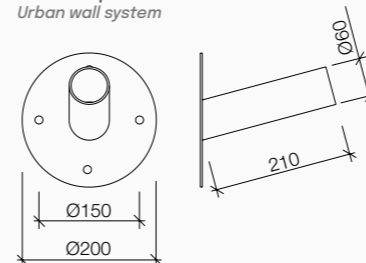

Arredo urbano stradale Urban architectural & street luminaires

Indus

Armatura per installazione su pali Ø60mm in testa, in pressofusione di alluminio anodizzato e verniciata a polvere, con pretrattamento specifico per esterni. Testapalo configurabile in posizione verticale/orizzontale con regolazione del tilt $\pm 10^\circ$ a step di 5° . Diffusore in vetro piano temperato trasparente di spessore 4mm e lente in PMMA trasparente inalterabile ai raggi UV. Vano cablaggio removibile per una manutenzione ordinaria e straordinaria agevolata senza l'utilizzo di attrezzi. Driver con scaricatore di sovratensione -common mode 10kv, differential mode 6kv. Completo di sezionatore e valvola osmotica.

Street light suitable for pole tops Ø60mm in die-cast aluminium, anodized and powder-coated with pre-treatment specific for outdoor. Pole-top adjustable in vertical/horizontal position with tilt regulation $\pm 10^\circ$ in steps of 5° . Flat, transparent, tempered glass diffuser 4mm thick and transparent PMMA lens UV resistant. Wiring compartment tool-free removable for an easy maintenance. Driver with over voltage protection -common mode 10kv, differential mode 6kv. Complete with cut-out system via disconnecting switch and osmotic valve.

Installazione Installation

Dettagli tecnici Technical details

European Norms
Electrical Certification

Diffuser colour

Trasparente
Transparent

Attacco a parete stradale
Urban wall system

Indus 35/55 W

Indus 90 W

Pedestrian optics

Round symmetrical optics

Street optics short

Street optics medium

Versioni Versions

Ottica ciclopedonale
Pedestrian optic

Ottica rotosimmetrica
Round symmetrical optic

Ottica stradale short
Street optic short