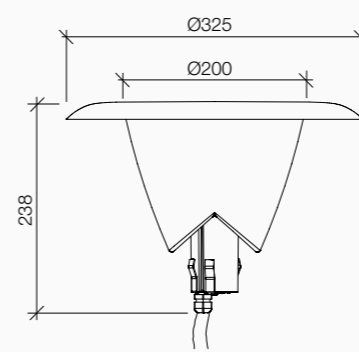

New atmosphere

Bianca

Installazione Installation

Dettagli tecnici Technical details

Lamp not included
Max lamp dimension allowed:
Ø60xL125mm

Diffuser colour

Traslucido
Translucent

Accessori Accessories