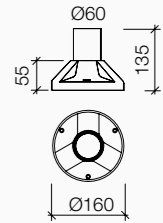

Spike

Picchetto elicoidale per installazione diretta a terreno, in tecnopolimero rinforzato stampato nero, predisposto per apparecchi con imbocco Ø60mm. Fornito con cavo 2x1mm² H05RN-F (2500mm) e spina UNEL 2 poli. Abbinamento suggerito con sfere complete di base IP44.

Screw-shaped spike in reinforced thermoplastic black granule for direct ground fixing, suitable for luminaires with inlet Ø60mm. Supplied with 2x1mm² H05RN-F cable (2500mm) and UNEL 2-pins plug. Recommended in combination with Sfera c/w base IP44.

Installation

Technical details

Dimensions

Ø60x323mm

1460000N

€ 24,00

1

Jolly

Basamento in tecnopolimero rinforzato stampato nero per montaggio diretto su muri perimetrali o pavimentazione, predisposto per apparecchi con imbocco Ø60mm. Abbinamento suggerito con sfere complete di base IP44.

Base in reinforced thermoplastic black granule for floor or boundary walls mounting. Recommended in combination with Sfera c/w base IP44.

Installation

Technical details

Dimensions

Ø160x135mm

1490000N

€ 24,00

5

Mistral & Mistral color

Base per installazione di pali Ø60mm ed altezza massima 1500mm. Realizzata in tecnopolimero rinforzato stampato nero, oppure verniciata a polvere con pretrattamento specifico per esterni -Mistral color. Completa di espansori regolabili per fissaggio interno a pali con cartelle diverse.

Base for Ø60mm poles of max. height 1500mm. Made in reinforced thermoplastic black granule, or powder-coated with pre-treatment specific for outdoor -Mistral color. Complete with adjustable expanders for tightening poles of different thicknesses from within.

Installation

Technical details

Versions

Dimensions

Mistral

Ø160x125mm

1480000N

€ 23,00

10

Mistral color

Ø160x125mm

1480000S