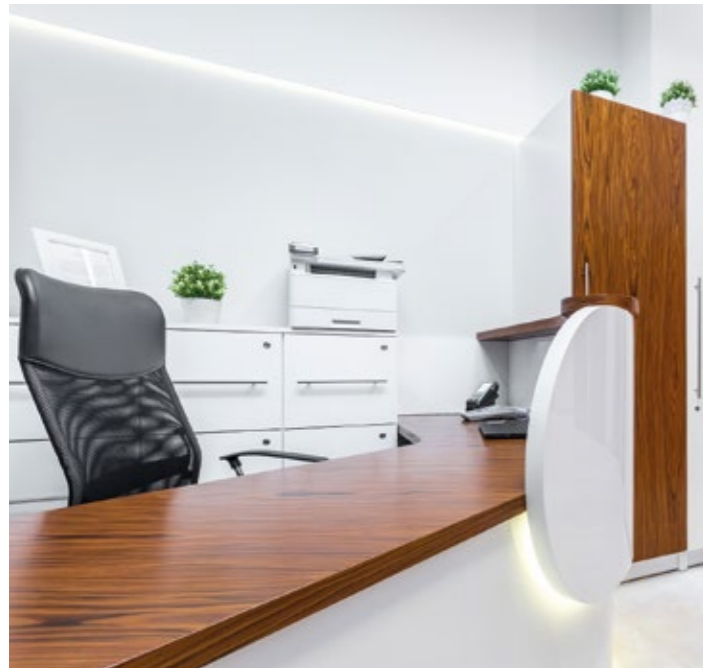

Versions	Dimensions	Power	Kelvin	Output	IP	Code	€	1
4.8 W/m	5000x8x3mm	4.8 W/m	3000 K	482 lm/m	20	05502084	€ 55,00	1
			4000 K	544 lm/m	20	05502082	€ 55,00	1
	5000x8x4mm	4.8 W/m	3000 K	472 lm/m	65	05506584	€ 71,00	1
			4000 K	533 lm/m	65	05506582	€ 71,00	1
	5000x8x6mm	4.8 W/m	3000 K	458 lm/m	68	05506884	€ 84,00	1
			4000 K	517 lm/m	68	05506882	€ 84,00	1
9.6 W/m	5000x10x3mm	9.6 W/m	3000 K	1068 lm/m	20	05512084	€ 81,00	1
			4000 K	1074 lm/m	20	05512082	€ 81,00	1
	5000x10x4mm	9.6 W/m	3000 K	1047 lm/m	65	05516584	€ 96,00	1
			4000 K	1053 lm/m	65	05516582	€ 96,00	1
	5000x12x6mm	9.6 W/m	3000 K	1015 lm/m	68	05516884	€ 111,00	1
			4000 K	1020 lm/m	68	05516882	€ 111,00	1
14.4 W/m	5000x10x3mm	14.4 W/m	3000 K	1540 lm/m	20	05522084	€ 88,00	1
			4000 K	1558 lm/m	20	05522082	€ 88,00	1
	5000x10x4mm	14.4 W/m	3000 K	1509 lm/m	65	05526584	€ 103,00	1
			4000 K	1527 lm/m	65	05526582	€ 103,00	1
	5000x12x6mm	14.4 W/m	3000 K	1463 lm/m	68	05526884	€ 117,00	1
			4000 K	1480 lm/m	68	05526882	€ 117,00	1
19.2 W/m	5000x10x3mm	19.2 W/m	3000 K	2136 lm/m	20	05532084	€ 95,00	1
			4000 K	2148 lm/m	20	05532082	€ 95,00	1
	5000x10x4mm	19.2 W/m	3000 K	2093 lm/m	65	05536584	€ 110,00	1
			4000 K	2105 lm/m	65	05536582	€ 110,00	1
	5000x12x6mm	19.2 W/m	3000 K	2029 lm/m	68	05536884	€ 124,00	1
			4000 K	2041 lm/m	68	05536882	€ 124,00	1

Accessori Accessories