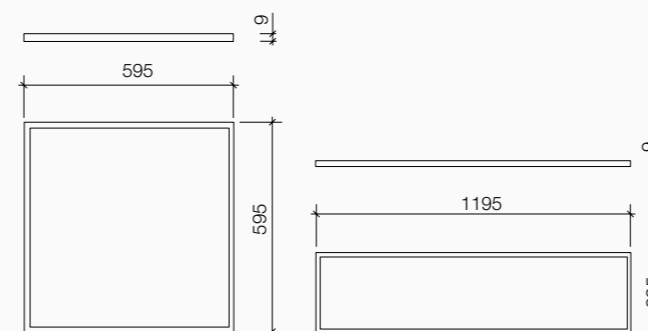

Versioni Versions

60x60

30x120

Accessori Accessories

Cornice in alluminio verniciata bianca 605x605x50mm per montaggio a plafone del pannello Lynx 60x60
White aluminium frame 605x605x50mm for surface mounting of Lynx 60x60

Cornice in alluminio verniciata bianca 305x1205x50mm per montaggio a plafone del pannello Lynx 30x120
White aluminium frame 305x1205x50mm for surface mounting of Lynx 30x120

Kit sospensione per pannelli led Lynx/Pyxis 60x60 e 30x120. Distanza massima dal soffitto 1300mm (pannello 60x60), 1400mm (pannello 30x120)
Suspension kit for led panels Lynx/Pyxis 60x60 and 30x120. Maximum height from the ceiling 1300mm (panel 60x60), 1400mm (panel 30x120)

Kit molle per montaggio ad incasso dei pannelli led Lynx/Pyxis 60x60 e 30x120
Clips for recessed mounting of led panels Lynx/Pyxis 60x60 and 30x120

Kit emergenza 3h IP20 per pannelli led Lynx/Pyxis
Emergency kit 3h IP20 for led panels Lynx/Pyxis

Colori Colours

RAL 9003
Bianco
White