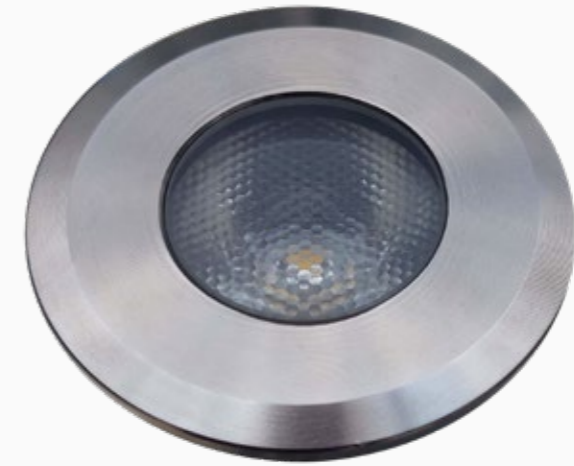

Incassi Recessed luminaires

Lira 42

Faretto da incasso calpestabile a 220-240 V 50/60 Hz per installazione a pavimento con controcassa inclusa. Realizzato in acciaio INOX AISI 304L satinato, con diffusore in vetro piano temperato trasparente extra chiaro di spessore 5mm e lente in acrilico ad alta trasmittanza. Carico massimo calpestabile 2000kg alla velocità di 20km/h.

Walk over recessed luminaire 220-240 V 50/60 Hz for floor mounting with recessed box included. Housing in brushed stainless steel AISI 304L with extra-clear tempered flat glass diffuser 5mm thick and high-transmittance acrylic lens. Max. load 2000kg at a speed of 20km/h.

Installazione Installation

Dettagli tecnici Technical details

Diffuser colour

Trasparente
Transparent

Accessori Accessories

Morsettiere lineare IP68
IP68 connector

Colori Colours