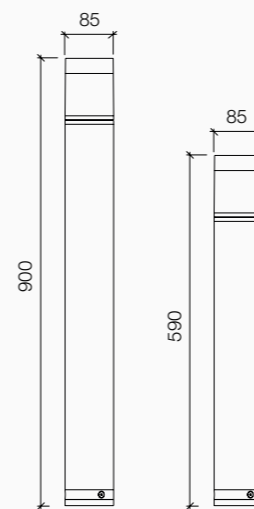

Installazione Installation

Dettagli tecnici Technical details

Lamp not included
Max lamp dimension allowed:
Ø60xL110mm

Diffuser colour

Traslucido
Translucent

Versioni Versions

H 590mm

H 900mm