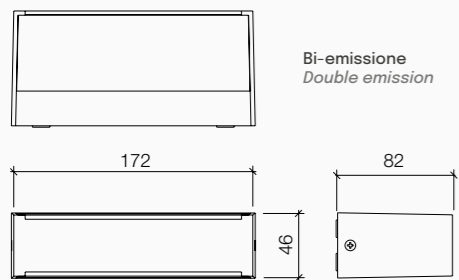

170

Installazione Installation

Dettagli tecnici Technical details

Diffuser colour

Traslucido
Translucent