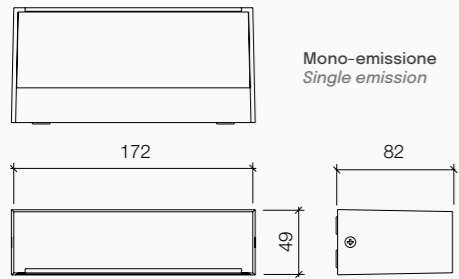

170

Installazione Installation

Dettagli tecnici Technical details

Diffuser colour

Traslucido
Translucent