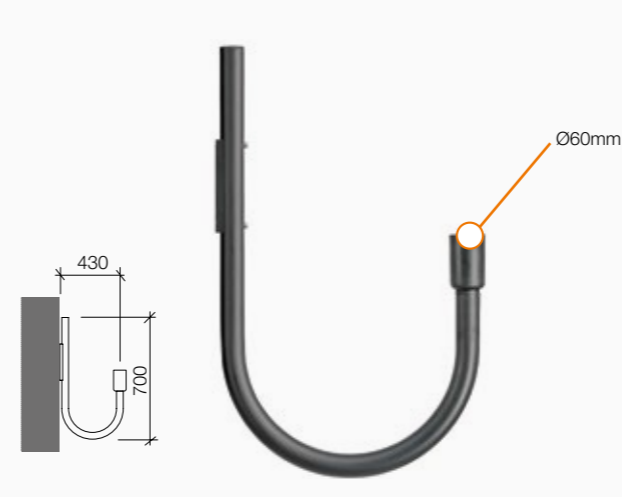

Carezza System

Installazione Installation

Dettagli tecnici Technical details

Montaggio rovesciato
Downright mounting

Accessori Accessories

Kit controflangia e tirafondi per Carezza System B
Counter flange and anchor bolts kit for Carezza System B

Colori Colours

RAL 7016
Antracite
Anthracite

Varano System

Installazione Installation

Dettagli tecnici Technical details

Montaggio rovesciato
Downright mounting

Accessori Accessories

Kit controflangia e tirafondi per Varano System B
Counter flange and anchor bolts kit for Varano System B

Colori Colours

RAL 7016
Antracite
Anthracite