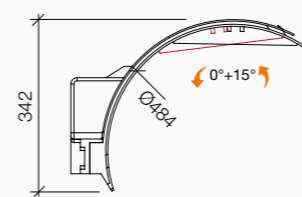

Arredo urbano stradale Urban architectural & street luminaires

Oracolo

Apparecchio d'arredo urbano per installazione su pali Ø60mm in testa, in pressofusione di alluminio anodizzato e verniciato a polvere, con pretrattamento specifico per esterni. Cablaggio led basculabile di 0+15° per ottimizzare la direzione del flusso luminoso. Lente in PMMA trasparente inalterabile ai raggi UV. Vano cablaggio removibile tramite connettore maschio/femmina per una manutenzione ordinaria e straordinaria agevolata. Driver con scaricatore di sovratensione -common mode 10kv, differential mode 6kv. Completo di valvola osmotica.

Urban architectural luminaire suitable for pole tops Ø60mm. Made in die-cast aluminium, anodized and powder-coated with pre-treatment specific for outdoor. Transparent PMMA lens UV resistant, and LED compartment adjustable 0+15° to optimize the direction of the luminous flux. Wiring compartment removable by male/female connector, for an easy maintenance. Driver with over voltage protection -common mode 10kv, differential mode 6kv. Complete with osmotic valve.

Designed by
P. Torcolacci

Installazione Installation

Dettagli tecnici Technical details

Asole di fissaggio Ø8,5mm
Fixing holes Ø8,5mm