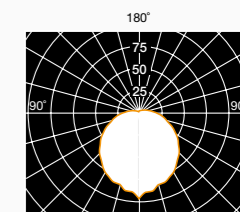

Versions	Dimensions	Power					
Diffusore traslucido Translucent diffuser	Ø280x113mm	max 18 W - E27	0750101N	0750101M	0750101B	€ 44,00	1
	Ø390x144mm	max 21 W - E27	0750201N	0750201M	0750201B	€ 74,00	1
Diffusore bianco White diffuser	Ø280x113mm	max 18 W - E27	0752101N	0752101M	0752101B	€ 44,00	1
	Ø390x144mm	max 21 W - E27	0752201N	0752201M	0752201B	€ 74,00	1