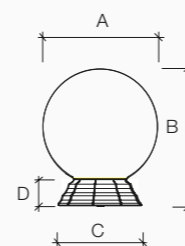

Lamp not included

Max lamp dimensions allowed:
Ø70xL110mm (Ø150)
Ø70xL130mm (Ø200)

Diffuser colour

Bianco
White

A	B	C	D
Ø150	184	51	48
Ø200	240	51	48

Dimensions

Power

Code