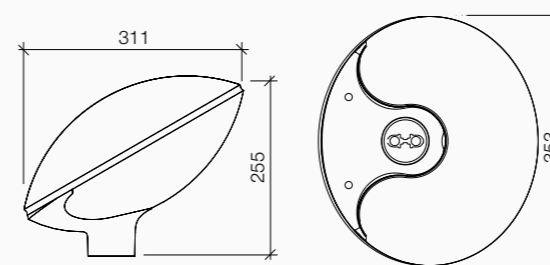

Designed by
P. Montalti

Installazione Installation

Dettagli tecnici Technical details

Lamp not included
Max lamp dimension allowed:
Ø60xL190mm

Diffuser colour

Bianco
White

Versions	Dimensions	Power	Kelvin	Output	Black	Grey	Green	
E27	311x353x255mm	max 30 W - E27	---	---	1015101N	1015101M	1015101V	€ 134,00 1
Led	311x353x255mm	14,2 W	3000 K	1644 lm	1015184N	1015184M	1015184V	€ 205,00 1
			4000 K	1733 lm	1015182N	1015182M	1015182V	€ 205,00 1