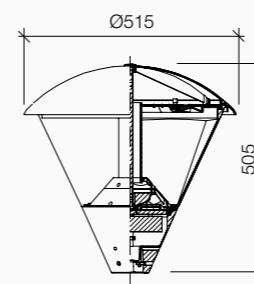

Diffuser colour

Trasparente
Transparent

Barcellona Plus