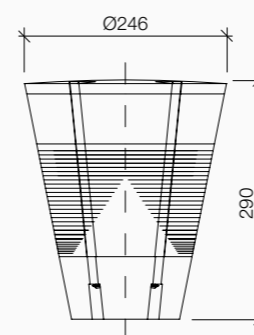

Designed by
F. Anselmi

Installazione Installation

Dettagli tecnici Technical details

Lamp not included
Max lamp dimension allowed:
Ø58xL160mm

Diffuser colour

Trasparente
Prismatizzato
Prismatic
transparent