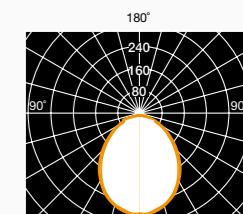

Designed by
P. Montalti

Installazione Installation

Dettagli tecnici Technical details

Diffuser colour

Traslucido
Translucent

Dimensions	Power	Kelvin	Output	Black	Dark Grey	Gold	Light Grey	
258x315x170mm	15 W	3000 K	1007 lm	1064184N	1064184S	1064184J	1064184G	€ 140,00 1
		4000 K	1007 lm	1064182N	1064182S	1064182J	1064182G	€ 140,00 1