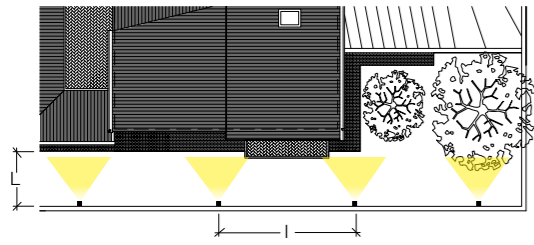

Versions	Dimensions	Power	Kelvin	Output					
H 475mm	85x85x475mm	8,4 W	3000 K	572 lm	1024084S	1024084J	1024084M	€ 255,00	1
			4000 K	589 lm	1024082S	1024082J	1024082M	€ 255,00	1
H 752mm	85x85x752mm	8,4 W	3000 K	572 lm	1024184S	1024184J	1024184M	€ 278,00	1
			4000 K	589 lm	1024182S	1024182J	1024182M	€ 278,00	1

L = Width (m)
I = Pole spacing (m)
Emed = Average illuminance (Lux)
Emin = Minimum illuminance (Lux)

	L m	I m	Emed Lux	Emin Lux
8,4W	2,5	3	61	5