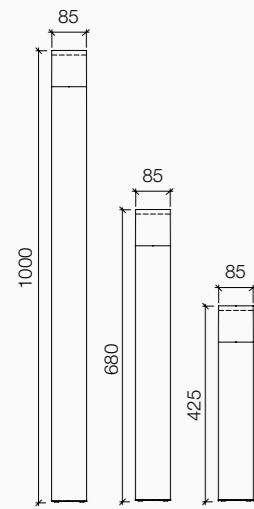

Designed by
M. Frau

Bollard

Installazione Installation

Dettagli tecnici Technical details

Lamp not included
 Max lamp dimension allowed:
 Ø61xL136mm (16 W)
 Ø61xL155mm (21 W)

Diffuser colour
 Traslucido
 Translucent