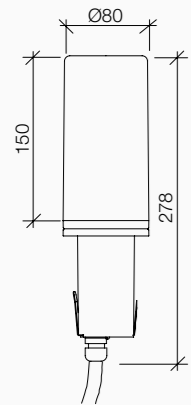

Installazione Installation

Dettagli tecnici Technical details

Lamp not included
Max lamp dimension allowed:
Ø60xL115mm (E27)

Attacco a parete
Residential wall system

Diffuser colour

Accessori Accessories

Morsettiere lineare IP68
IP68 connector