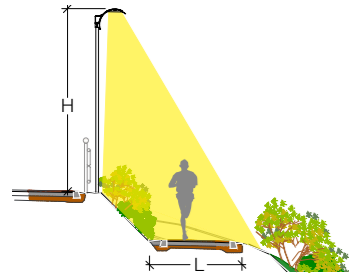

Versions	Dimensions	Class	Power	Kelvin	Output	Efficiency	Dimmable driver						
Ottica ciclopedonale <i>Pedestrian optic</i>	482x215x342mm	☉	56,6 W	3000 K	6411 lm	113 lm/W	0/1-10 V	1060684S	1060684J	€ 425,00	1		
							DALI	106067DS	106067DJ	€ 485,00	1		
				4000 K	6684 lm	118 lm/W	0/1-10 V	1060682S	1060682J	€ 425,00	1		
							DALI	106067FS	106067FJ	€ 485,00	1		
				☐	56,6 W	3000 K	6411 lm	106 lm/W	0/1-10 V	1060184S	1060184J	€ 425,00	1
									DALI	106017DS	106017DJ	€ 485,00	1
		4000 K	6684 lm	111 lm/W	0/1-10 V	1060182S	1060182J	€ 425,00	1				
					DALI	106017FS	106017FJ	€ 485,00	1				

I= Pole spacing (m)
H= Height (m)
L= Road width (m)
Emed= Average illuminance (Lux)
Emin= Minimum illuminance (Lux)

I	H	L	Emed	Emin	
m	m	m	Lux	Lux	
58,8W	23	5	4	30	13