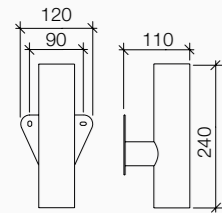

Installazione Installation

Dettagli tecnici Technical details

Lamp not included
Max lamp dimension allowed:
Ø60xL115mm (E27)

Attacco a parete
Residential wall system

Diffuser colour

Accessori Accessories

Morsettiere lineare IP68
IP68 connector