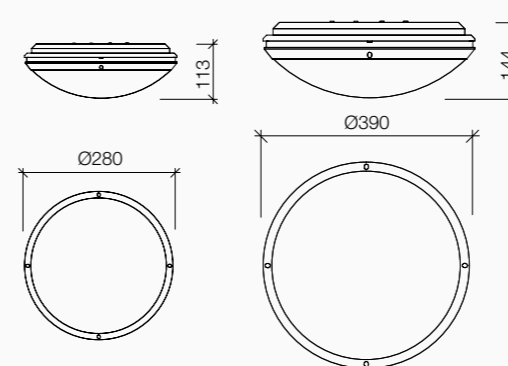

Luci d'ambiente Ambient lights

Iris

Plafoniera per installazione a parete o soffitto in materiale plastico. Fondello e cornice in policarbonato colorato in pasta - colori nero e bianco, o verniciato - colore grigio. Diffusore in PMMA bianco o traslucido. Particolarmente indicata per installazione in zone saline.

Surface luminaires for wall and ceiling mounting. Base and frame in polycarbonate colour granule- black and white versions, or painted- grey version. Diffuser in white or translucent PMMA. Particularly suitable for saline environments.

Installazione Installation

Dettagli tecnici Technical details

Lamp not included
Max lamp dimensions allowed
Ø280 - Ø58xL150mm
Ø390 - Ø65xL170mm

Diffuser colour

Bianco
White

Traslucido
Translucent

Versions	Dimensions	Power					
Diffusore traslucido Translucent diffuser	Ø280x113mm	max 18 W - E27	0750101N	0750101M	0750101B	€ 44,00	1
	Ø390x144mm	max 21 W - E27	0750201N	0750201M	0750201B	€ 74,00	1
Diffusore bianco White diffuser	Ø280x113mm	max 18 W - E27	0752101N	0752101M	0752101B	€ 44,00	1
	Ø390x144mm	max 21 W - E27	0752201N	0752201M	0752201B	€ 74,00	1