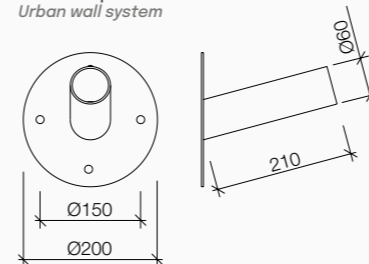

Attacco a parete stradale
Urban wall system