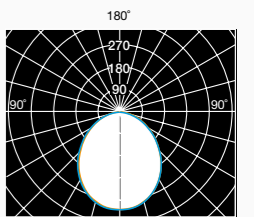

Versioni Versions

H 700mm

H 1000mm

Accessori Accessories

Morsettiere lineare IP68
IP68 connector

Colori Colours

RAL 7016
Antracite
Anthracite

Cor-ten
Rust

RAL 9006
Grigio
Grey