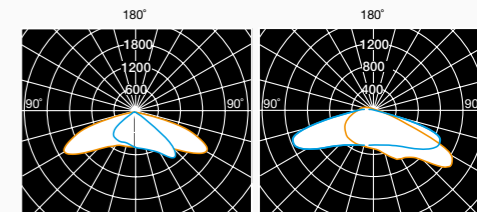

Street optics short

Street optics medium

Versioni Versions

Ottica ciclopedonale
Pedestrian optic

Ottica rotosimmetrica
Round symmetrical optic

Ottica stradale short
Street optic short

Ottica stradale medium
Street optic medium

Accessori Accessories

Morsettiera lineare IP68
IP68 connector

Attacco a parete stradale
Urban wall system

Colori Colours

RAL 7016
Antracite
Anthracite