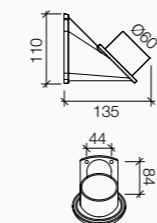

Installation

Technical details

Dimensions

135x110x58mm

1000150N

€ 12,00

5

Morsettiera IP68