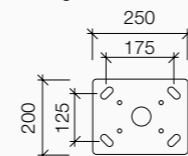

Designed by
M. Frau & D. Bartolini

Installazione *Installation*

Dettagli tecnici *Technical details*

Flange for H3500 ground height
Fixing holes Ø18mm

Versioni *Versions*

4000mm fuori terra
Ground height

3000mm fuori terra
Ground height