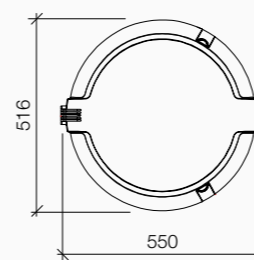

Arredo urbano stradale *Urban architectural & street luminaires*

Discovery TP

Apparecchio d'arredo urbano per installazione su pali Ø60/76mm in testa. Realizzato in pressofusione di alluminio, anodizzato e verniciato a polvere con pre-trattamento specifico per esterni. Diffusore in vetro piano temperato di spessore 4mm e vano cablaggio removibile per manutenzione senza utilizzo di attrezzi. Lenti in PMMA trasparenti, inalterabili ai raggi UV. Driver con scaricatore di sovratensione -common mode 10kv, differential mode 6kv. Completo di sezionatore e valvola osmotica.

Urban architectural luminaire suitable for pole tops Ø60/76mm. Made in die-cast aluminium, anodized and powder-coated with pre-treatment specific for outdoor. Tempered flat glass diffuser 4mm thick and removable wiring compartment for tool-free maintenance. Transparent PMMA lenses UV resistant. Driver with over voltage protection -common mode 10kv, differential mode 6kv. Complete with cut-out system via disconnecting switch and osmotic valve.

Installazione *Installation*

Dettagli tecnici *Technical details*

Diffuser colour

Trasparente
Transparent

Versioni *Versions*

Ottica ciclopedonale
Pedestrian optic

Ottica rosimmetrica
Round symmetrical optic

Ottica stradale short
Street optic short

Ottica stradale medium
Street optic medium

Accessori *Accessories*

Morsettiera lineare IP68
IP68 connector

Colori *Colours*

RAL 7016
Antracite
Anthracite