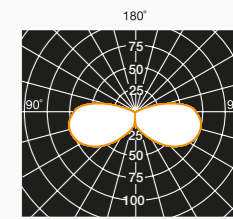

Lamp not included
Max lamp dimension allowed:
Ø60xL110mm

Diffuser colour

Traslucido
Translucent