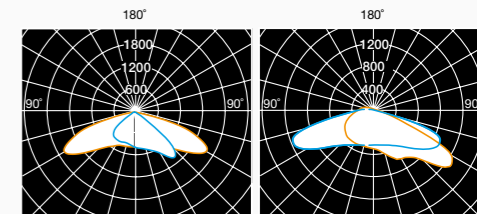

Street optics short Street optics medium

Versioni Versions

Ottica ciclopedonale
Pedestrian optic

Ottica rosimmetrica
Round symmetrical optic

Ottica stradale short
Street optic short

Ottica stradale medium
Street optic medium

Accessori Accessories

Morsettiera lineare IP68
IP68 connector

Colori Colours

RAL 7016
Antracite
Anthracite