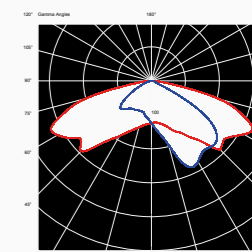

Flange for H3500 ground height
Fixing holes Ø18mm