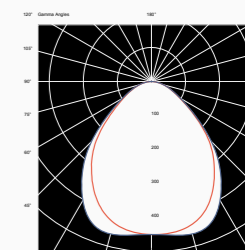

Lynx 30x120

Versioni Versions

60x60

30x120

Accessori Accessories

Cornice in alluminio verniciata bianca 605x605x50mm per montaggio a plafone del pannello Lynx 60x60
White aluminium frame 605x605x50mm for surface mounting of Lynx 60x60

Cornice in alluminio verniciata bianca 305x1205x50mm per montaggio a plafone del pannello Lynx 30x120
White aluminium frame 305x1205x50mm for surface mounting of Lynx 30x120

Kit sospensione per pannelli led Lynx/Pyxis 60x60 e 30x120. Distanza massima dal soffitto 1300mm (pannello 60x60), 1400mm (pannello 30x120)
Suspension kit for led panels Lynx/Pyxis 60x60 and 30x120. Maximum height from the ceiling 1300mm (panel 60x60), 1400mm (panel 30x120)

Kit molle per montaggio ad incasso dei pannelli led Lynx/Pyxis 60x60 e 30x120
Clips for recessed mounting of led panels Lynx/Pyxis 60x60 and 30x120

Kit emergenza 3h IP20 per pannelli led Lynx/Pyxis
Emergency kit 3h IP20 for led panels Lynx/Pyxis

Colori Colours

RAL 9003
Bianco
White