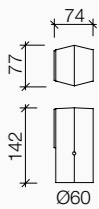

Installation

Technical details

Dimensions

142x74x77mm

1461000N

€ 14,00

5

Vico