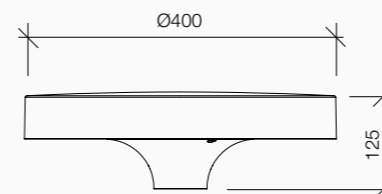

Diffuser colour

Traslucido
Translucent