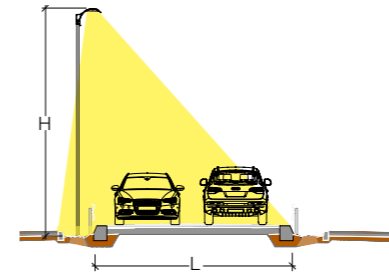

Versions	Dimensions	Class	Power	Kelvin	Output	Efficiency	Dimmable driver						
Ottica stradale short <i>Street optic short</i>	482x215x342mm	☉	56,6 W	3000 K	6216 lm	110 lm/W	0/1-10 V	1060884S	1060884J	€ 425,00	1		
							DALI	106087DS	106087DJ	€ 485,00	1		
				4000 K	6482 lm	114 lm/W	0/1-10 V	1060882S	1060882J	€ 425,00	1		
							DALI	106087FS	106087FJ	€ 485,00	1		
				☐	56,6 W	3000 K	6216 lm	103 lm/W	0/1-10 V	1060384S	1060384J	€ 425,00	1
									DALI	106037DS	106037DJ	€ 485,00	1
		4000 K	6482 lm	107 lm/W	0/1-10 V	1060382S	1060382J	€ 425,00	1				
					DALI	106037FS	106037FJ	€ 485,00	1				

I= Pole spacing (m)
H= Height (m)
L= Road width (m)
Emed= Average illuminance (Lux)
Emin= Minimum illuminance (Lux)

I	H	L	Emed	Emin	
m	m	m	Lux	Lux	
58,8W	23	5	5	24	7