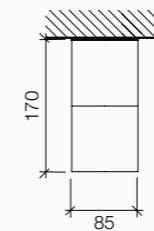

Bollard

Installazione Installation

Dettagli tecnici Technical details

Lamp not included
Max lamp dimension allowed:
Ø61xL136mm (16 W)
Ø61xL155mm (21 W)

Diffuser colour
Traslucido
Translucent

Accessori Accessories

Morsettiere lineare IP68
IP68 connector

Colori Colours

Wall

Installazione Installation

Dettagli tecnici Technical details

Lamp not included
Max lamp dimension allowed:
Ø65xL110mm (Wall/Ceiling)
Ø65xL155mm (Wall)

Diffuser colour
Traslucido
Translucent

Colori Colours