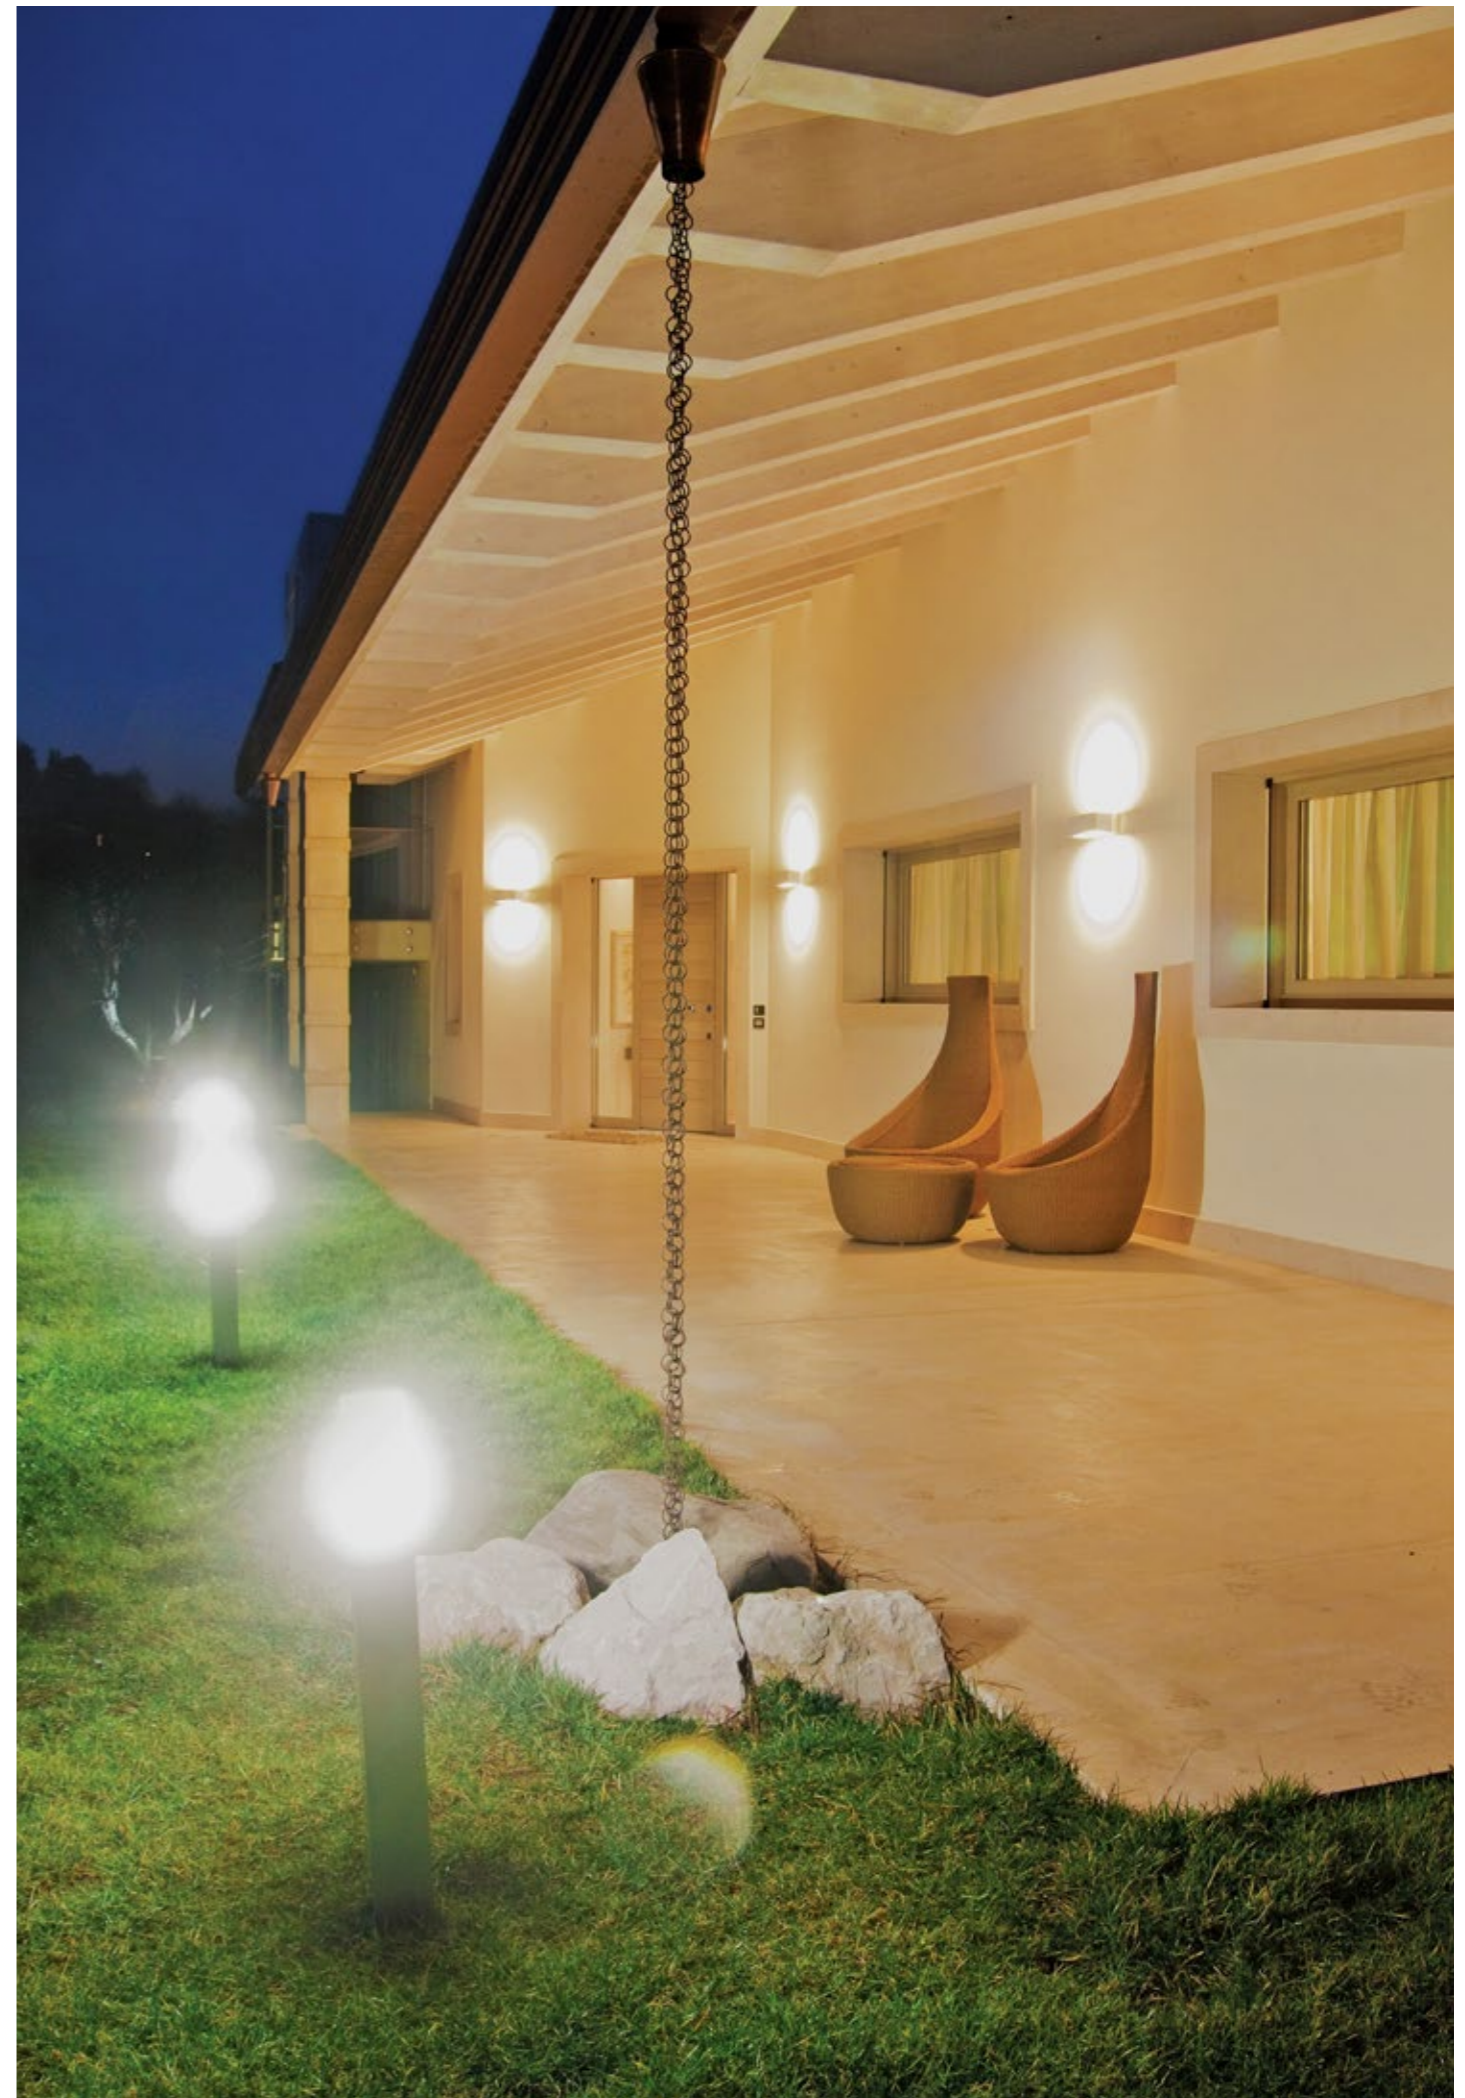

Versions	Dimensions	Power						
	85x85x510mm	max 27 W - E27	1059001S	1059001J	1059001G	1059001B	€ 193,00	1
Schermo a tutta luce <i>All light diffuser</i>	85x85x765mm	max 27 W - E27	1059101S	1059101J	1059101G	1059101B	€ 211,00	1
	85x85x1085mm	max 27 W - E27	1059201S	1059201J	1059201G	1059201B	€ 234,00	1
	85x85x510mm	max 25 W - E27	1059501S	1059501J	1059501G	---	€ 201,00	1
Schermo semi verniciato <i>Semi-painted diffuser</i>	85x85x765mm	max 25 W - E27	1059601S	1059601J	1059601G	---	€ 221,00	1
	85x85x1085mm	max 25 W - E27	1059701S	1059701J	1059701G	---	€ 245,00	1