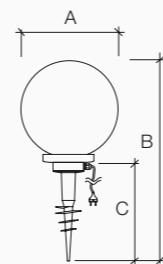

A	B	C
Ø150	428	255
Ø200	476	255
Ø250	517	255
Ø300	578	255
Ø400	675	255
Ø500	775	255