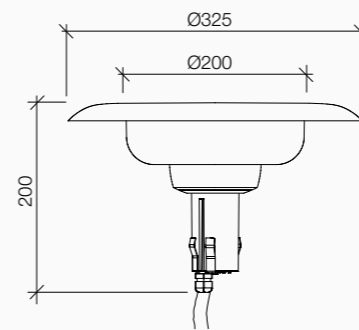

Mira

Installazione Installation

Dettagli tecnici Technical details

Lamp not included
Max lamp dimension allowed:
Ø60xL110mm

Diffuser colour

Traslucido
Translucent