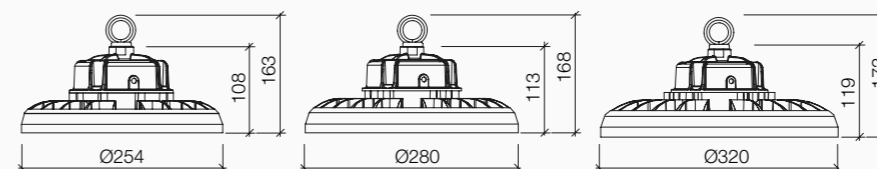

Luci d'ambiente Ambient lights

Taurus

High-Bay in pressofusione di alluminio anodizzato e verniciato a polvere con pretrattamento specifico per esterni. Lente rotosimmetrica in policarbonato trasparente integrata al diffusore con apertura del fascio di luce a 90°. Montaggio a sospensione tramite golfare M10 in acciaio zincato con Ø interno 25mm, oppure a parete/soffitto tramite staffa in lamiera di acciaio di spessore 2.7mm da ordinare separatamente.

High-Bay in anodised and painted die-cast aluminium with specific pre-treatment for outdoor. Polycarbonate round-symmetric lens integrated in the diffuser with light beam 90°. Suspension mounting by means of a M10 eye bolt in galvanized steel Ø25mm inner diameter, or wall/ ceiling mounting by means of a sheet steel bracket 2.7mm thick to be ordered separately.

Installazione Installation

Dettagli tecnici Technical details

Diffuser colour

Trasparente
Transparent

Versions	Dimensions	Power	Kelvin	Output	Efficiency	Dimmable driver			
100 W	Ø254x163mm	100 W	4000 K	14500 lm	145 lm/W	0/1-10 V	0820182N	€ 195,00	1
	Ø254x168mm	100 W	4000 K	14500 lm	145 lm/W	DALI	082017FN	€ 295,00	1
150 W	Ø280x168mm	150 W	4000 K	21750 lm	145 lm/W	0/1-10 V	0820282N	€ 225,00	1
	Ø280x173mm	150 W	4000 K	21750 lm	145 lm/W	DALI	082027FN	€ 325,00	1
200 W Multipower	Ø320x173mm	200 W	4000 K	29000 lm	145 lm/W	0/1-10 V	0820482N	€ 270,00	1

Accessories	Type	Code		
Sensore microwave controllato via bluetooth (solo da App) Bluetooth microwave sensor (via App only)	Optional	08200001	€ 68,00	1
Staffa di fissaggio a soffitto/parete per Taurus 100W Fixing bracket for Taurus 100W	Optional	08200002	€ 15,00	1
Staffa di fissaggio a soffitto/parete per Taurus 150W Fixing bracket for Taurus 150W	Optional	08200003	€ 15,00	1
Staffa di fissaggio a soffitto/parete per Taurus 200W Fixing bracket for Taurus 200W	Optional	08200004	€ 15,00	1