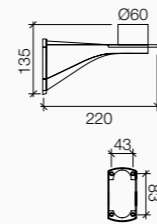

Spike

Picchetto elicoidale per installazione diretta a terreno, in tecnopolimero rinforzato stampato nero, predisposto per apparecchi con imbocco Ø60mm. Fornito con cavo 2x1mm² H05RN-F (2500mm) e spina UNEL 2 poli. Abbinamento suggerito con sfere complete di base IP44.

Screw-shaped spike in reinforced thermoplastic black granule for direct ground fixing, suitable for luminaires with inlet Ø60mm. Supplied with 2x1mm² H05RN-F cable (2500mm) and UNEL 2-pins plug. Recommended in combination with Sfera c/w base IP44.

Installation

Technical details

Dimensions

Ø60x323mm

1460000N

€ 24,00

1

Jolly

Basamento in tecnopolimero rinforzato stampato nero per montaggio diretto su muri perimetrali o pavimentazione, predisposto per apparecchi con imbocco Ø60mm. Abbinamento suggerito con sfere complete di base IP44.

Base in reinforced thermoplastic black granule for floor or boundary walls mounting. Recommended in combination with Sfera c/w base IP44.

Installation

Technical details

Dimensions

Ø160x135mm

1490000N

€ 24,00

5

Mistral & Mistral color

Base per installazione di pali Ø60mm ed altezza massima 1500mm. Realizzata in tecnopolimero rinforzato stampato nero, oppure verniciata a polvere con pretrattamento specifico per esterni -Mistral color. Completa di espansori regolabili per fissaggio interno a pali con cartelle diverse.

Base for Ø60mm poles of max. height 1500mm. Made in reinforced thermoplastic black granule, or powder-coated with pre-treatment specific for outdoor -Mistral color. Complete with adjustable expanders for tightening poles of different thicknesses from within.

Installation

Technical details

Versions

Dimensions

Mistral

Ø160x125mm

1480000N

€ 23,00

10

Mistral color

Ø160x125mm

1480000S