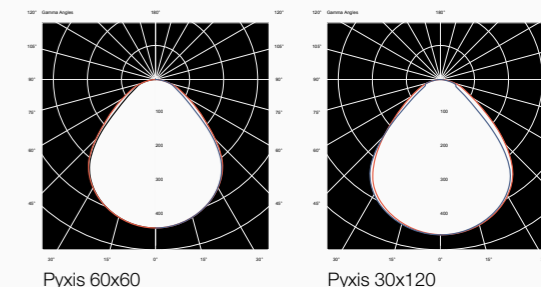

Pyxis 30x120

Pyxis 60x60