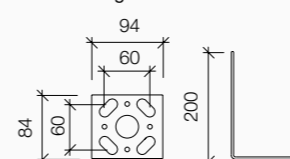

Designed by
M. Frau & D. Bartolini

Installazione Installation

Dettagli tecnici Technical details

Flange for H3500 ground height
Fixing holes Ø18mm

Flange for H2500 ground height
Fixing holes Ø14mm

Versioni Versions