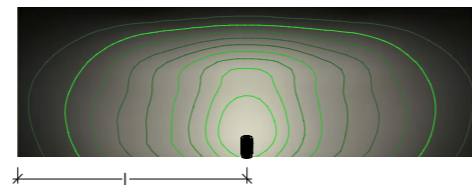

Versions	Dimensions	Installation	Power	Kelvin	Output	Efficiency	Dimmable driver					
Edge T 4000mm fuori terra Ground height	H tot 4600mm	Palo interrato System A Buried pole System A	2x41,4 W	3000 K	2x5339 lm	127 lm/W	--	107T284S	107T284J	107T284M	€ 1.618,00	1
				DALI	107T27DS	107T27DJ	107T27DM	€ 1.738,00	1			
			2x56,8 W	4000 K	2x5753 lm	137 lm/W	--	107T282S	107T282J	107T282M	€ 1.618,00	1
				DALI	107T27FS	107T27FJ	107T27FM	€ 1.738,00	1			
			2x56,8 W	3000 K	2x6420 lm	112 lm/W	--	107TY84S	107TY84J	107TY84M	€ 1.618,00	1
				DALI	107TY7DS	107TY7DJ	107TY7DM	€ 1.738,00	1			
	H tot 4000mm	Palo flangiato System B Flanged pole System B	2x41,4 W	3000 K	2x5339 lm	127 lm/W	--	107E284S	107E284J	107E284M	€ 1.657,00	1
				DALI	107E27DS	107E27DJ	107E27DM	€ 1.777,00	1			
			2x56,8 W	4000 K	2x5753 lm	137 lm/W	--	107E282S	107E282J	107E282M	€ 1.657,00	1
				DALI	107E27FS	107E27FJ	107E27FM	€ 1.777,00	1			
			2x56,8 W	3000 K	2x6420 lm	112 lm/W	--	107EY84S	107EY84J	107EY84M	€ 1.657,00	1
				DALI	107EY7DS	107EY7DJ	107EY7DM	€ 1.777,00	1			
2x56,8 W	4000 K	2x6683 lm	117 lm/W	--	107EY82S	107EY82J	107EY82M	€ 1.657,00	1			
	DALI	107EY7FS	107EY7FJ	107EY7FM	€ 1.777,00	1						

L= Road width (m)
I= Pole spacing (m)
Emed= Average illuminance (Lux)
Emin= Minimum illuminance (Lux)

L m	I m	Emed Lux	Emin Lux	
56,8W	5	20	39	15