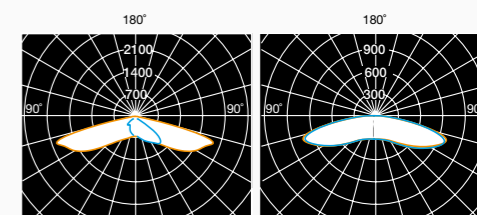

Indus 90 W

Pedestrian optics

Round symmetrical optics