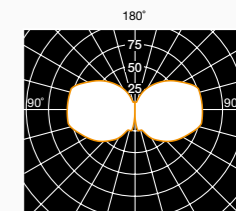

Installazione Installation

Dettagli tecnici Technical details

Lamp not included
Max lamp dimension allowed:
Ø60xL110mm

Diffuser colour

Traslucido
Translucent

Versioni Versions

H 590mm

H 900mm