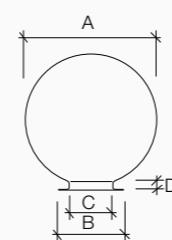

Lamp not included

Max lamp dimensions allowed:

1080	1010	1086
Ø70xL110mm (Ø150mm)	Ø65xL110mm (Ø250mm)	Ø70xL170mm (Ø300mm)
Ø70xL130mm (Ø200mm)	Ø80xL190mm (Ø300mm)	Ø80xL190mm (Ø400mm)
Ø85xL170mm (Ø250mm)	Ø80xL190mm (Ø400mm)	
Ø100xL190mm (Ø300mm)		
Ø100xL190mm (Ø400mm)		
Ø100xL200mm (Ø500mm)		

Diffuser colour

Collo a baionetta
Bayonet neck

A	B	C	D
Ø200	Ø100	Ø72	14
Ø250	Ø119	Ø89	15
Ø300	Ø139	Ø109	15
Ø400	Ø178	Ø149	15
Ø500	Ø218	Ø188	15